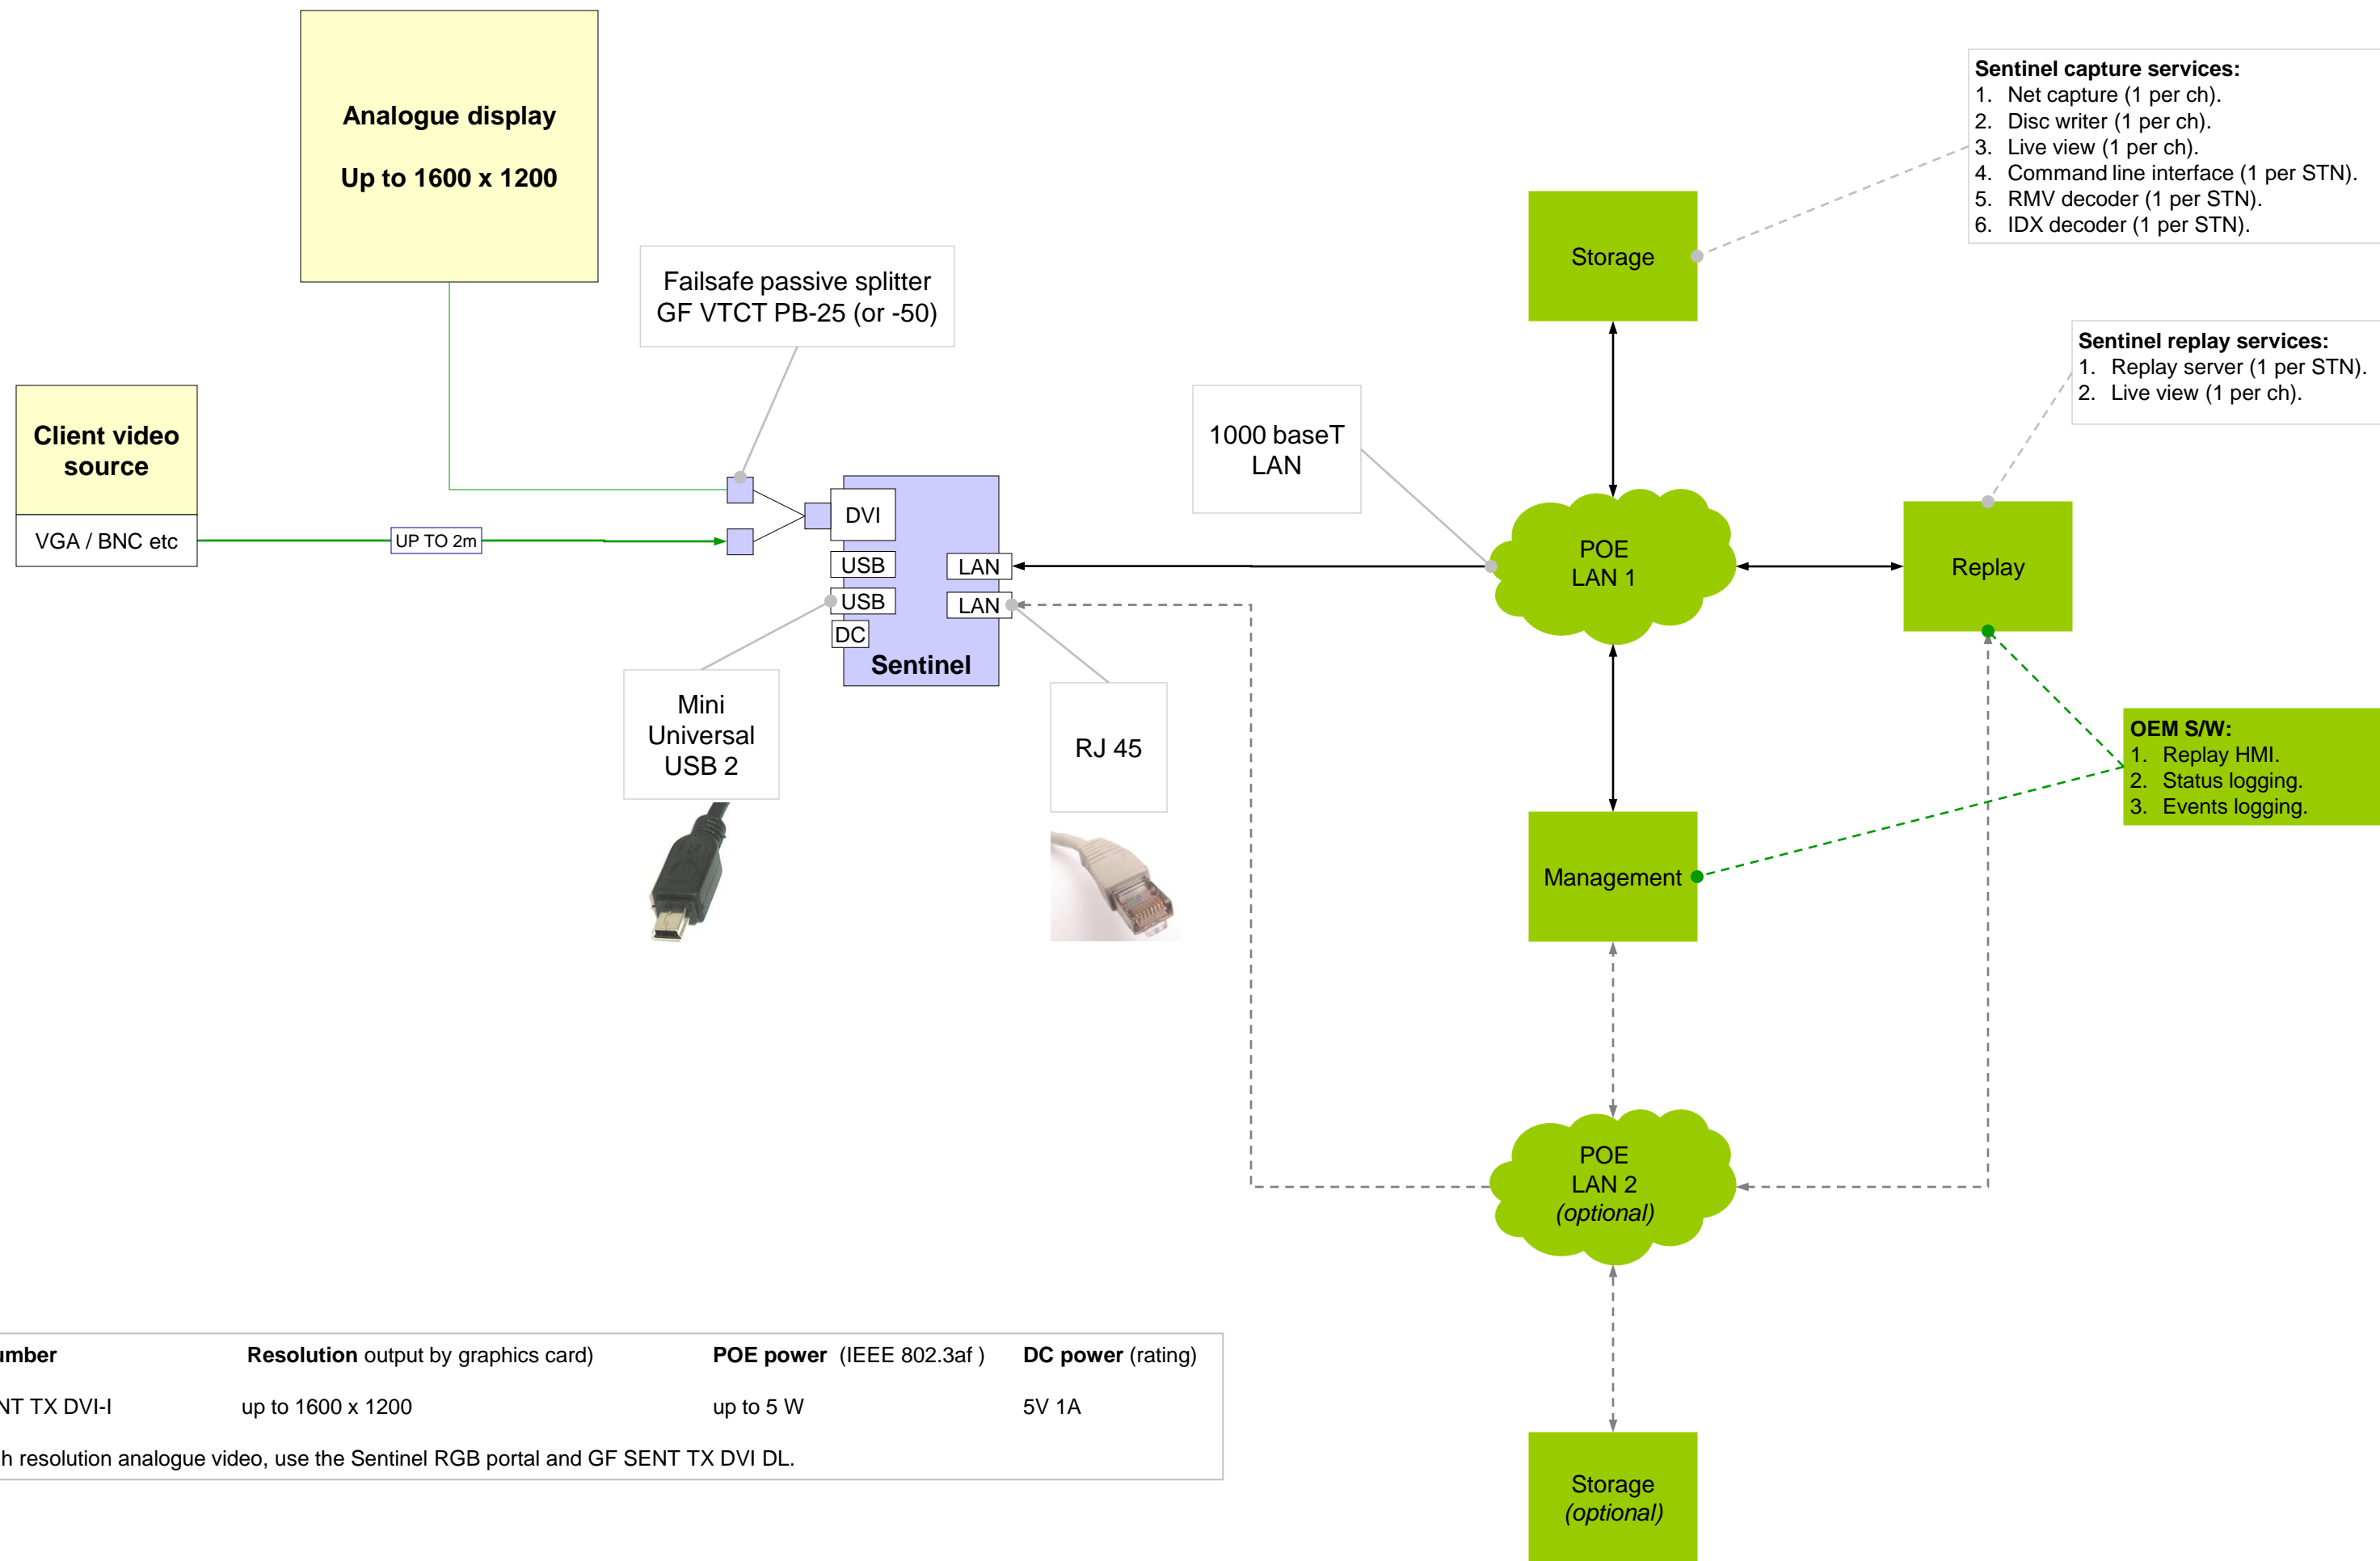

Figure 1 DisplayPort video

Key
Yellow = End user
Green = OEM
Blue = Thruput

Sentinel connection diagram
Copyright 2018
Thruput Limited
DN 1343-0100 Issue: 8.6 Date: Aug 2018

Figure 2 DVI DL or SL video

Key
Yellow = End user
Green = OEM
Blue = Thruput

Sentinel connection diagram
Copyright 2018
Thruput Limited
DN 1343-0100 Issue: 8.6 Date: Aug 2018

Part number	Resolution output by graphics card)	POE power (IEEE 802.3af)	DC power (rating)
GF SENT TX DVI-I	up to 1600 x 1200	up to 5 W	5V 1A

For High resolution analogue video, use the Sentinel RGB portal and GF SENT TX DVI DL.

Figure 3 Analogue video

Key
 Yellow = End user
 Green = OEM
 Blue = Thruput

Sentinel connection diagram
 Copyright 2018
 Thruput Limited
 DN 1343-0100 Issue: 8.6 Date: Aug 2018