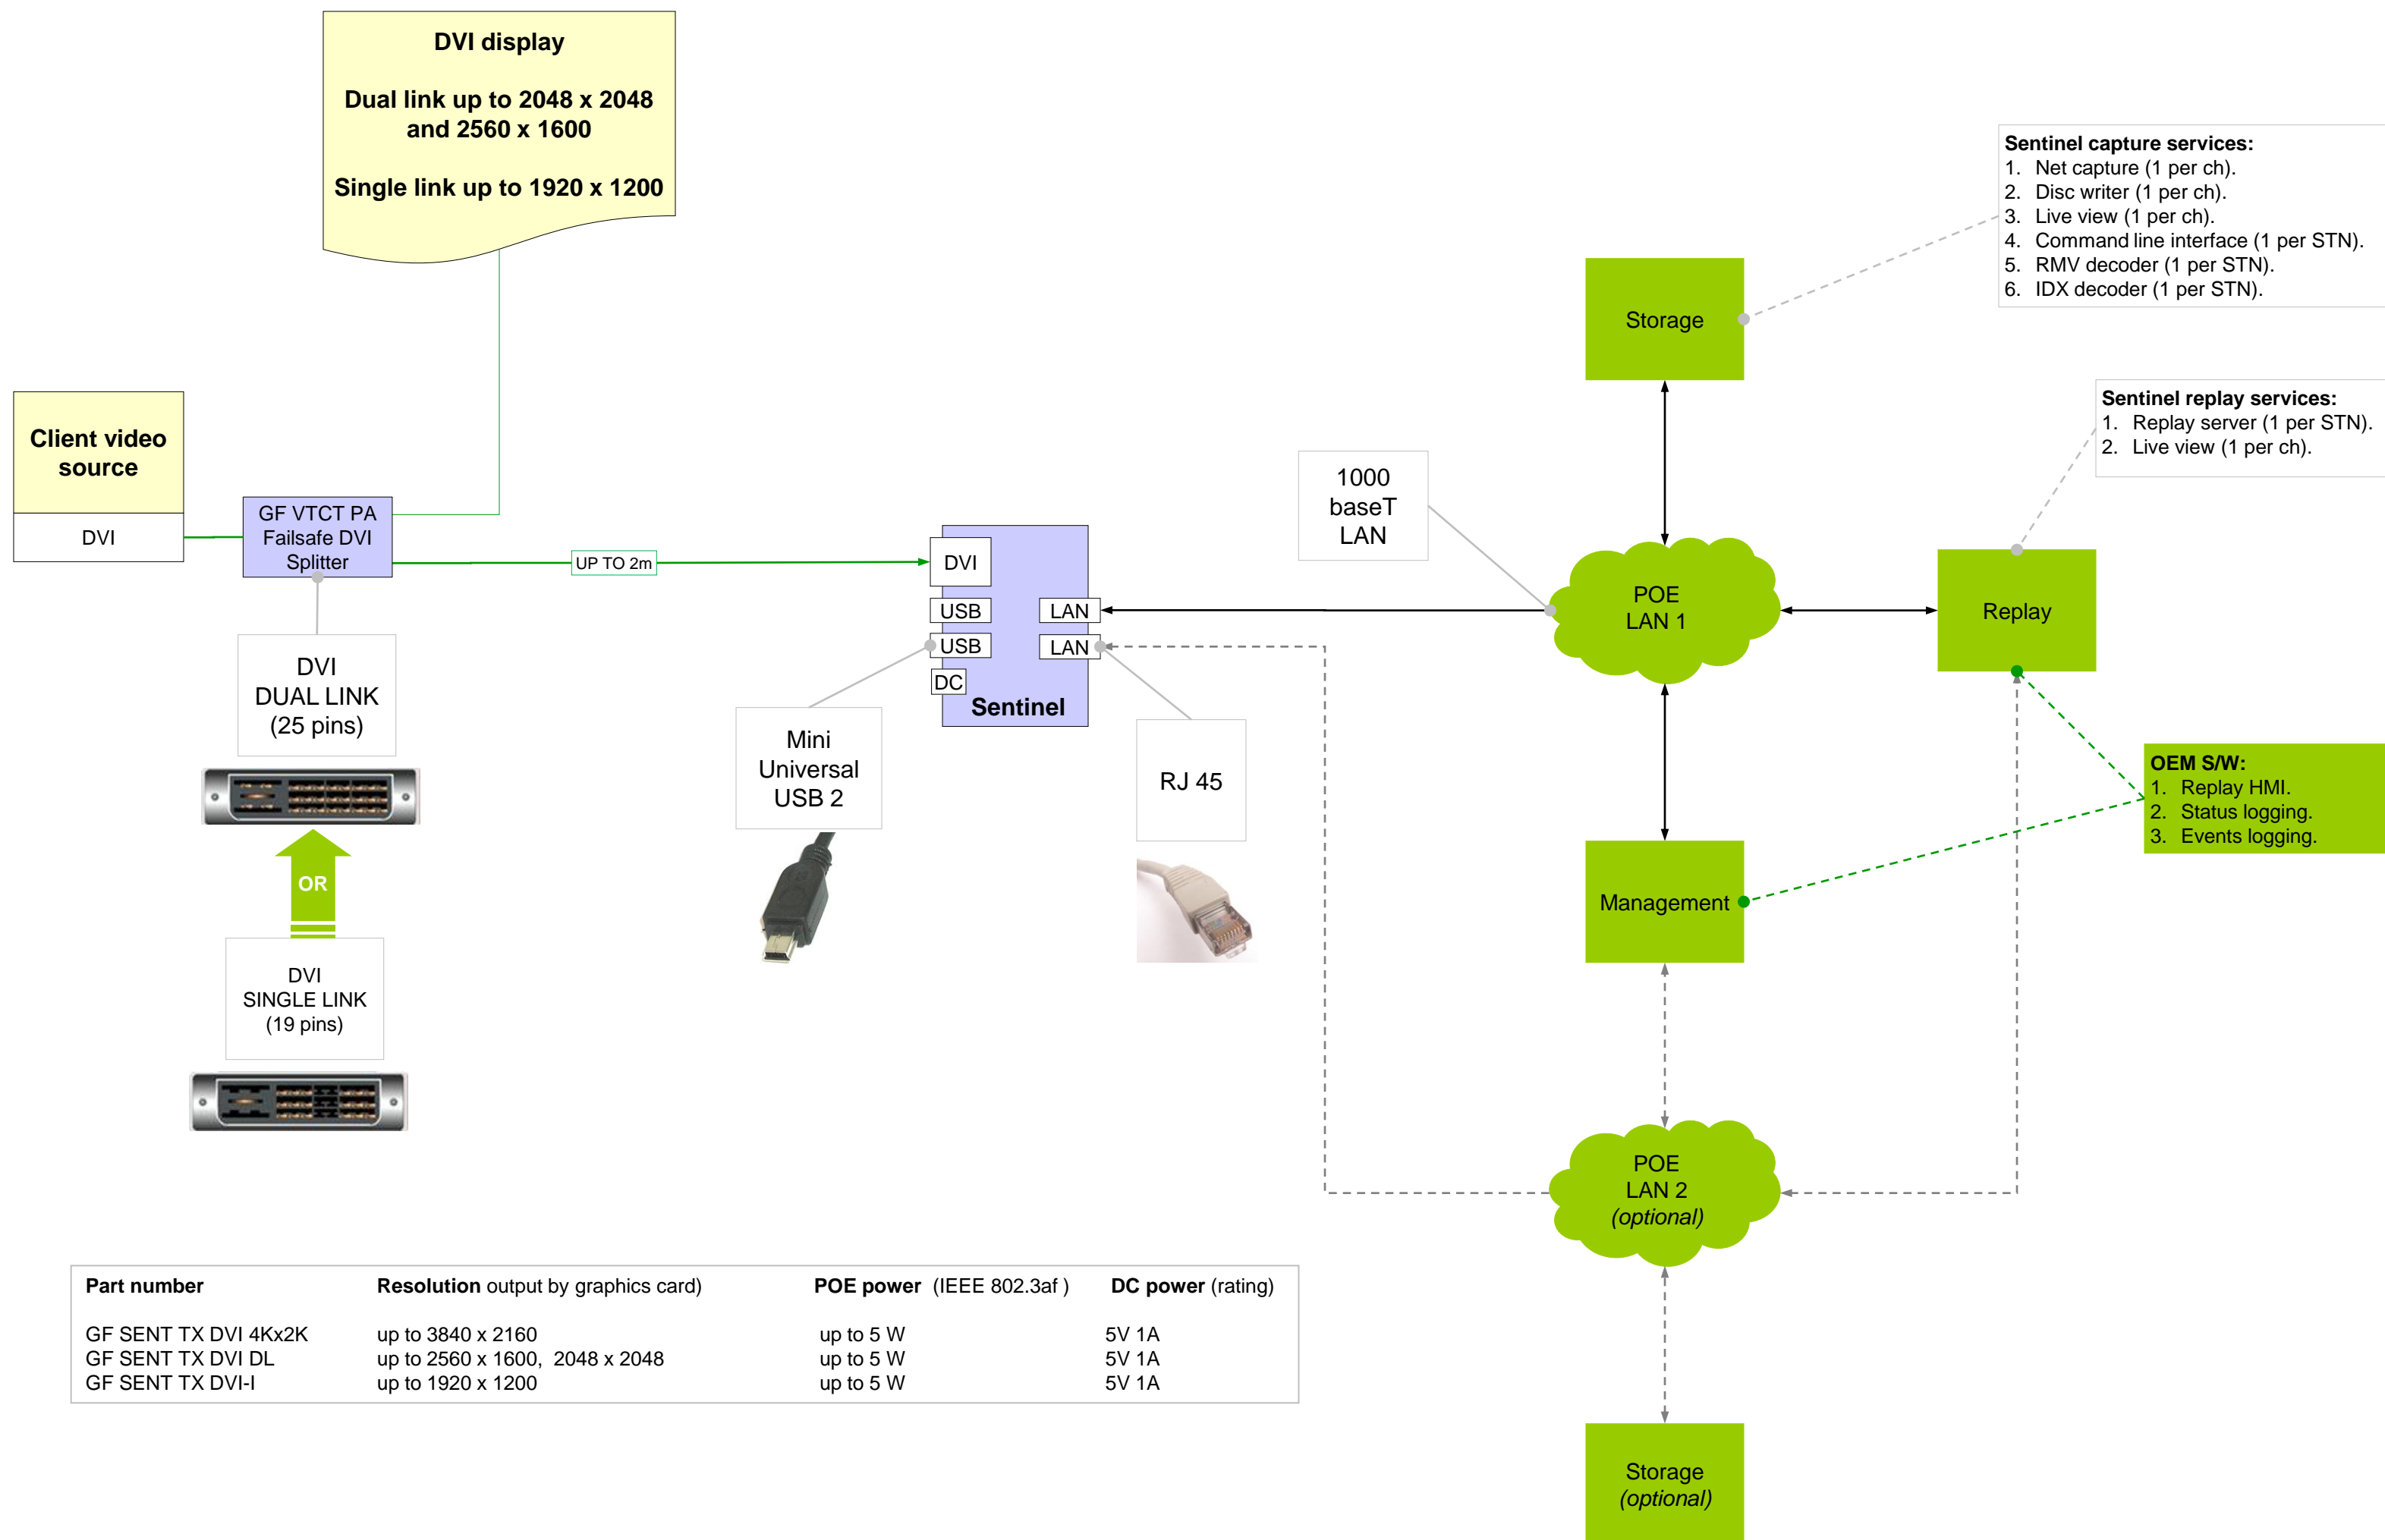

Figure 1 DisplayPort video

Key
Yellow = End user
Green = OEM
Blue = Thruput

Sentinel connection diagram
Copyright 2018
Thruput Limited
DN 1343-0100 Issue: 8.6 Date: Aug 2018

Figure 2 DVI DL or SL video

Key
Yellow = End user
Green = OEM
Blue = Thruput

Sentinel connection diagram
Copyright 2018
Thruput Limited
DN 1343-0100 Issue: 8.6 Date: Aug 2018

Part number	Resolution output by graphics card)	POE power (IEEE 802.3af)	DC power (rating)
GF SENT TX DVI-I	up to 1600 x 1200	up to 5 W	5V 1A

For High resolution analogue video, use the Sentinel RGB portal and GF SENT TX DVI DL.

Figure 3 Analogue video

Key
 Yellow = End user
 Green = OEM
 Blue = Thruput

Sentinel connection diagram
 Copyright 2018
 Thruput Limited
 DN 1343-0100 Issue: 8.6 Date: Aug 2018