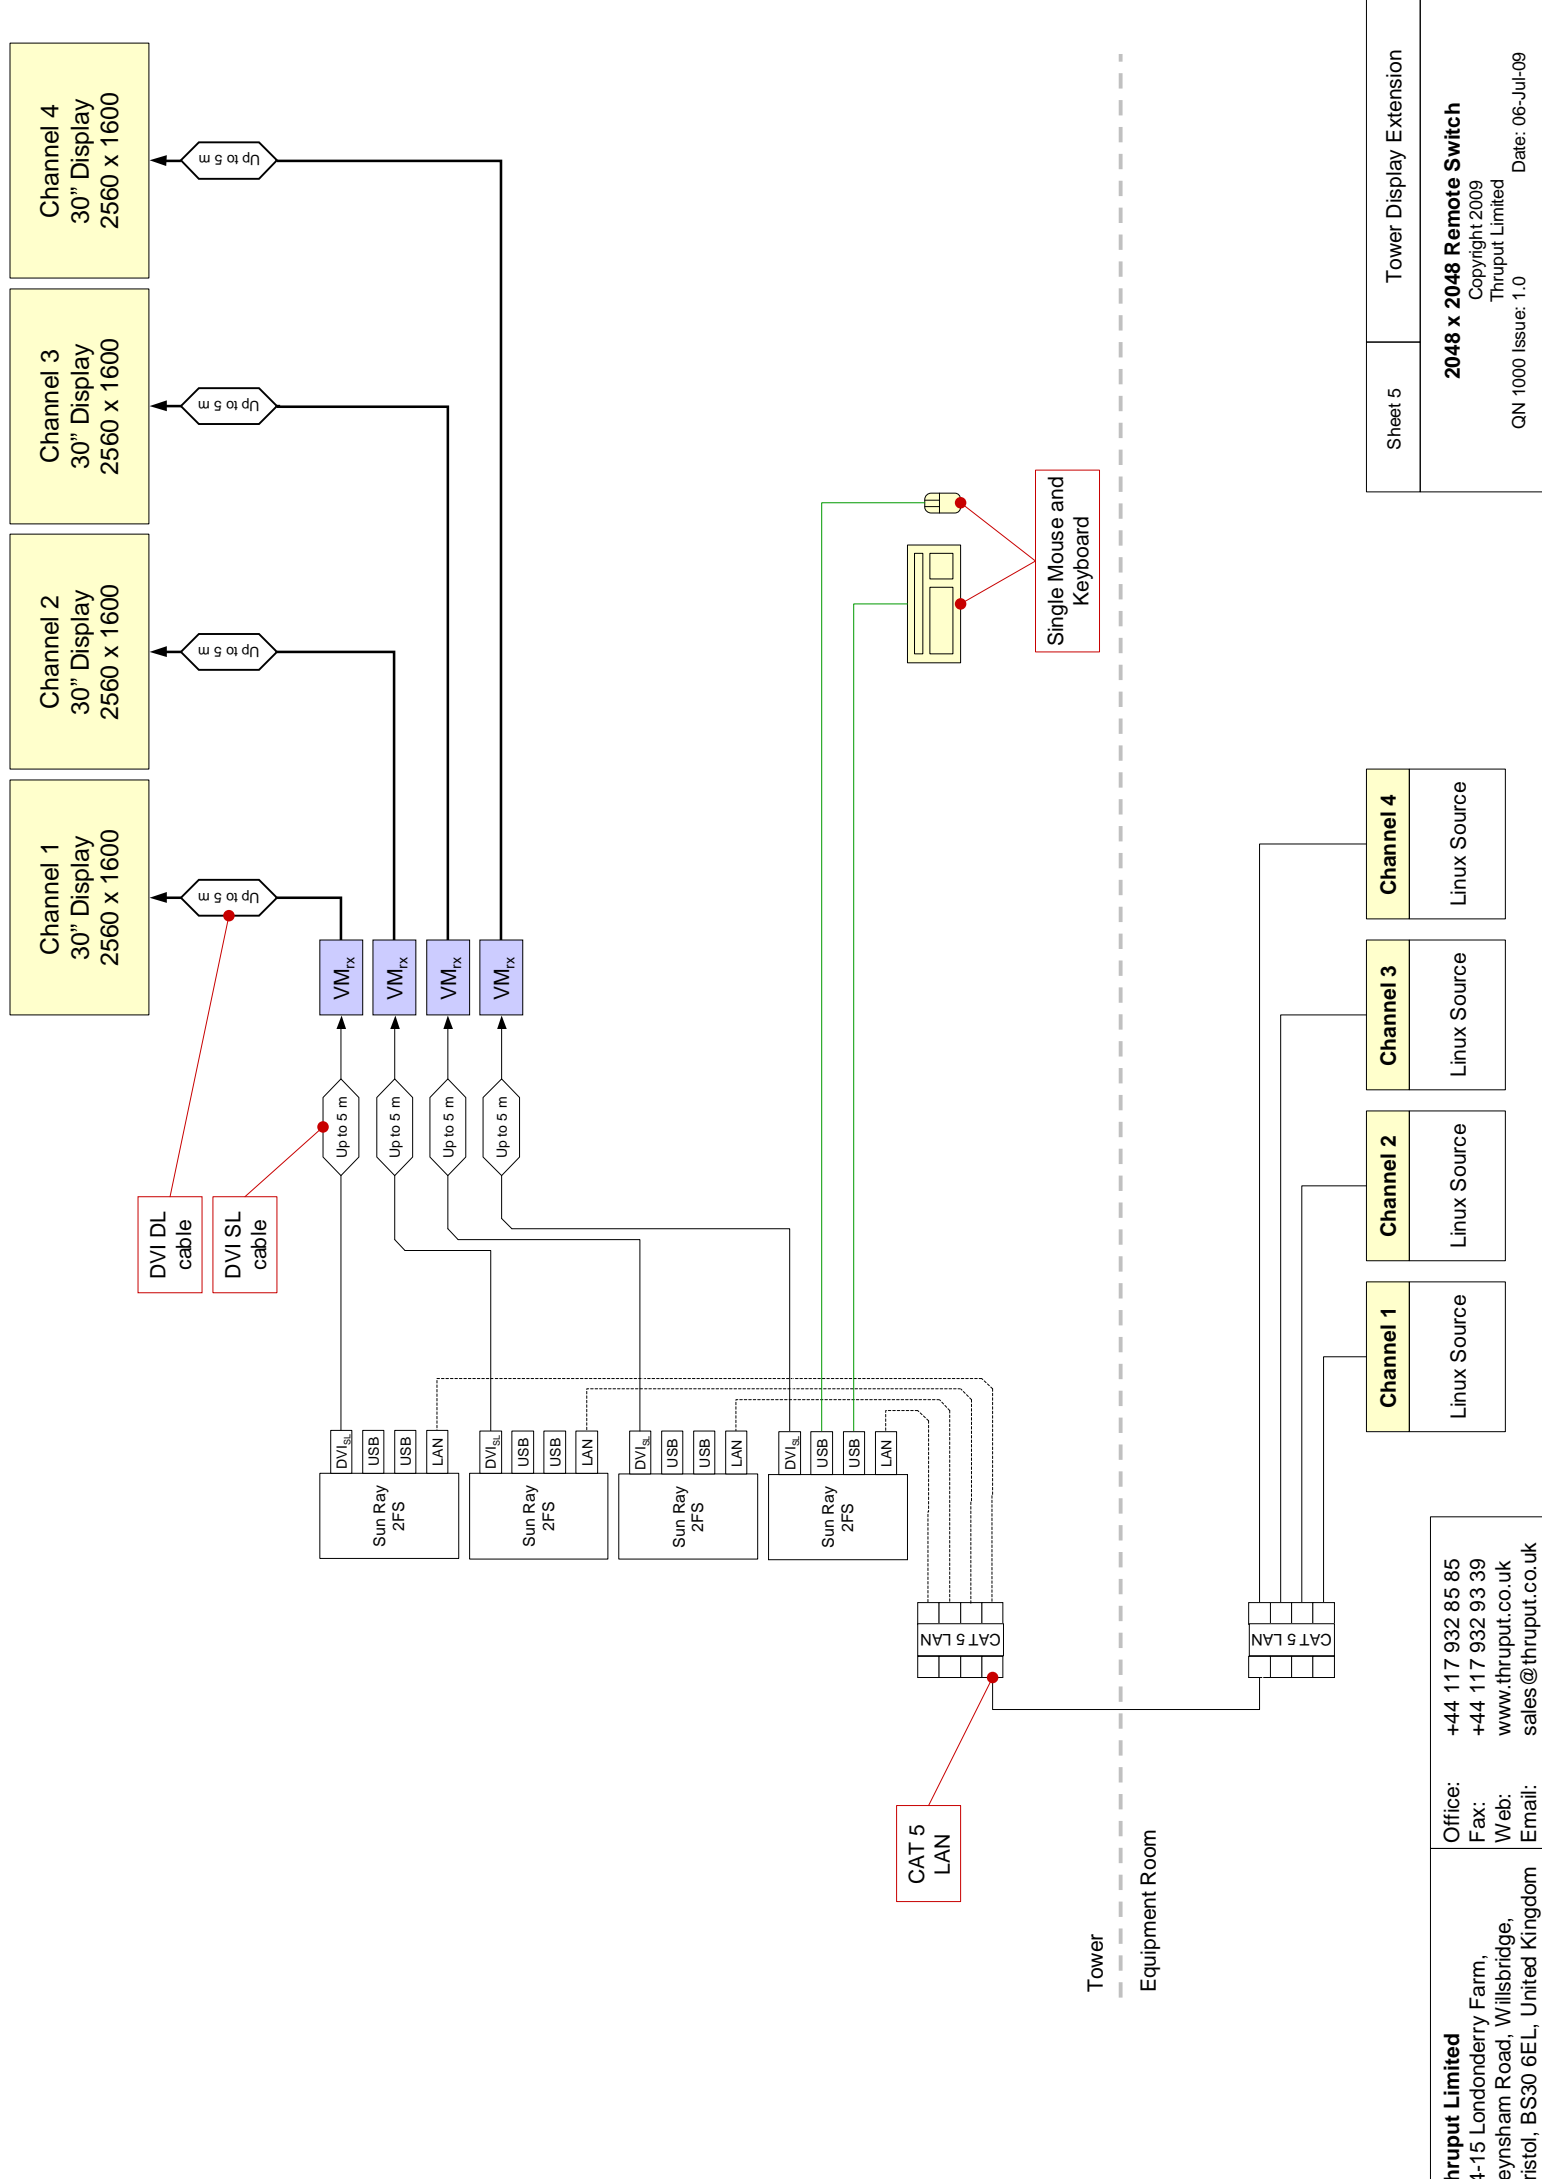

Thruput responsibility

Sheet 1	Conventional Extender Solution
2048 x 2048 Remote Switch Copyright 2009 Thruput Limited QN 1000 Issue: 1.0 Date: 06-Jul-09	

Thruput Limited
 14-15 Londonderry Farm,
 Keynsham Road, Willsbridge,
 Bristol, BS30 6EL, United Kingdom
 Office: +44 117 932 85 85
 Fax: +44 117 932 93 39
 Web: www.thruput.co.uk
 Email: sales@thruput.co.uk

Sheet 3	Single Sunray Solution
2048 x 2048 Remote Switch Copyright 2009 Thruput Limited QN 1000 Issue: 1.0 Date: 06-Jul-09	

Thruput Limited 14-15 Londonderry Farm, Keynsham Road, Willsbridge, Bristol, BS30 6EL, United Kingdom	Office: +44 117 932 85 85
	Fax: +44 117 932 93 39
	Web: www.thruput.co.uk
	Email: sales@thruput.co.uk

Sheet 5	Tower Display Extension
2048 x 2048 Remote Switch Copyright 2009 Thruput Limited QN 1000 Issue: 1.0 Date: 06-Jul-09	

Channel 1	Linux Source
Channel 2	Linux Source
Channel 3	Linux Source
Channel 4	Linux Source

Tower
 Equipment Room