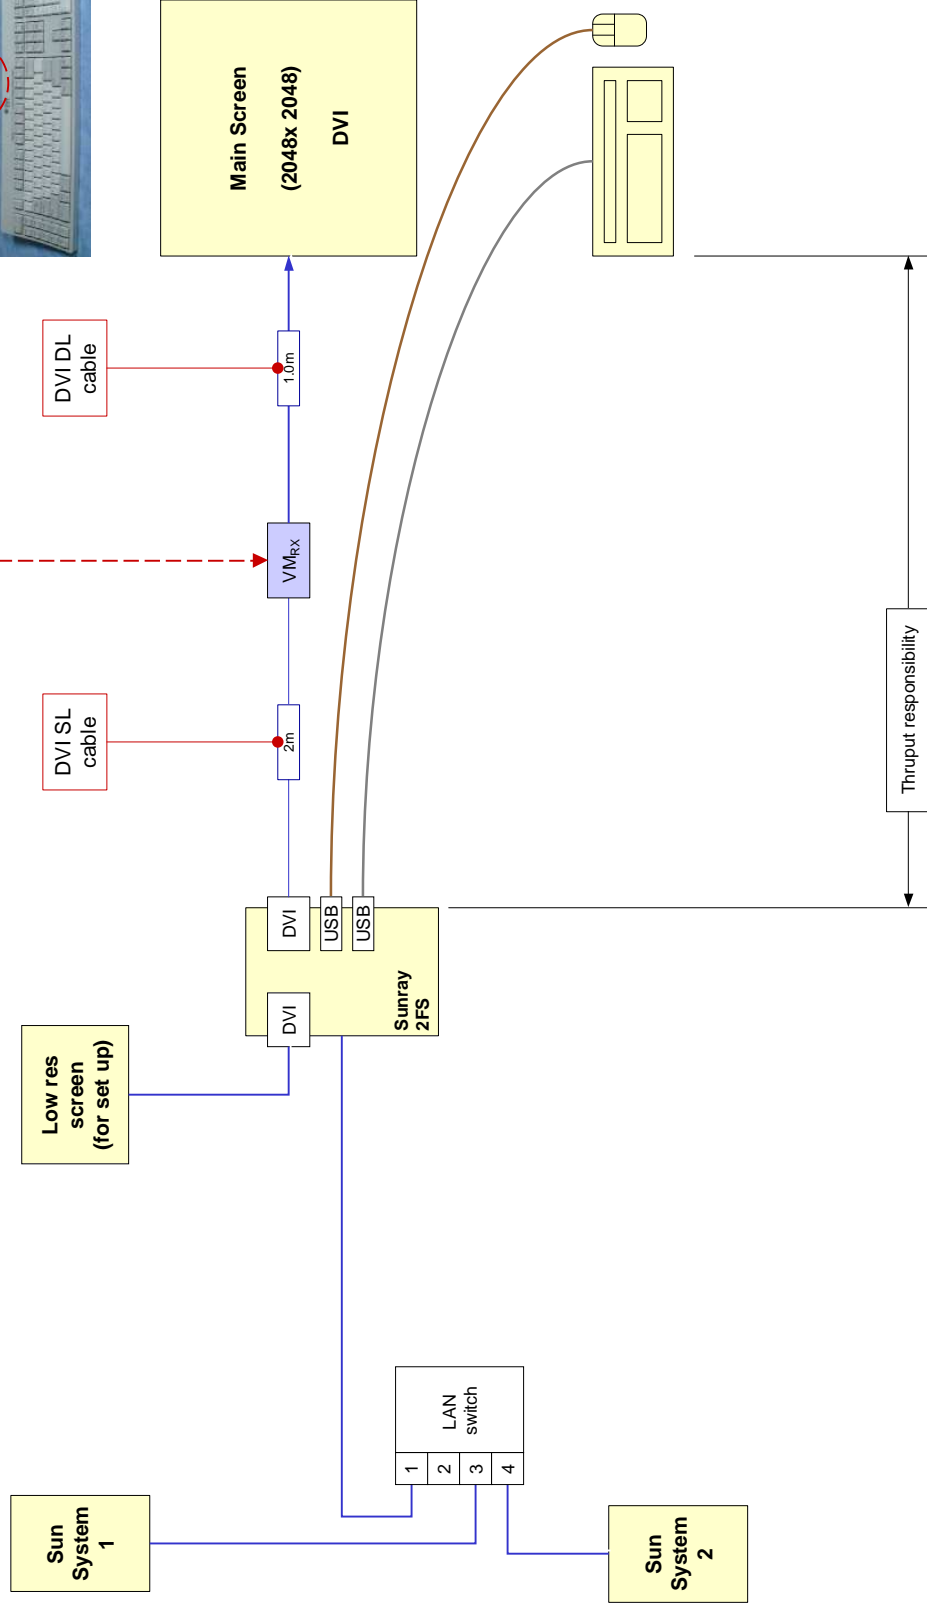

Thruput responsibility

Sheet 1	Conventional Extender Solution
2048 x 2048 Remote Switch Copyright 2009 Thruput Limited QN 1000 Issue: 1.0 Date: 06-Jul-09	

Thruput Limited
 14-15 Londonderry Farm,
 Keynsham Road, Willsbridge,
 Bristol, BS30 6EL, United Kingdom
 Office: +44 117 932 85 85
 Fax: +44 117 932 93 39
 Web: www.thruput.co.uk
 Email: sales@thruput.co.uk

Sheet 3	Single Sunray Solution
2048 x 2048 Remote Switch Copyright 2009 Thruput Limited QN 1000 Issue: 1.0 Date: 06-Jul-09	

Thruput Limited 14-15 Londonderry Farm, Keynsham Road, Willsbridge, Bristol, BS30 6EL, United Kingdom	Office: +44 117 932 85 85
	Fax: +44 117 932 93 39
	Web: www.thruput.co.uk
	Email: sales@thruput.co.uk

Sheet 5	Tower Display Extension
2048 x 2048 Remote Switch Copyright 2009 Thruput Limited QN 1000 Issue: 1.0 Date: 06-Jul-09	

Channel 1	Linux Source
Channel 2	Linux Source
Channel 3	Linux Source
Channel 4	Linux Source