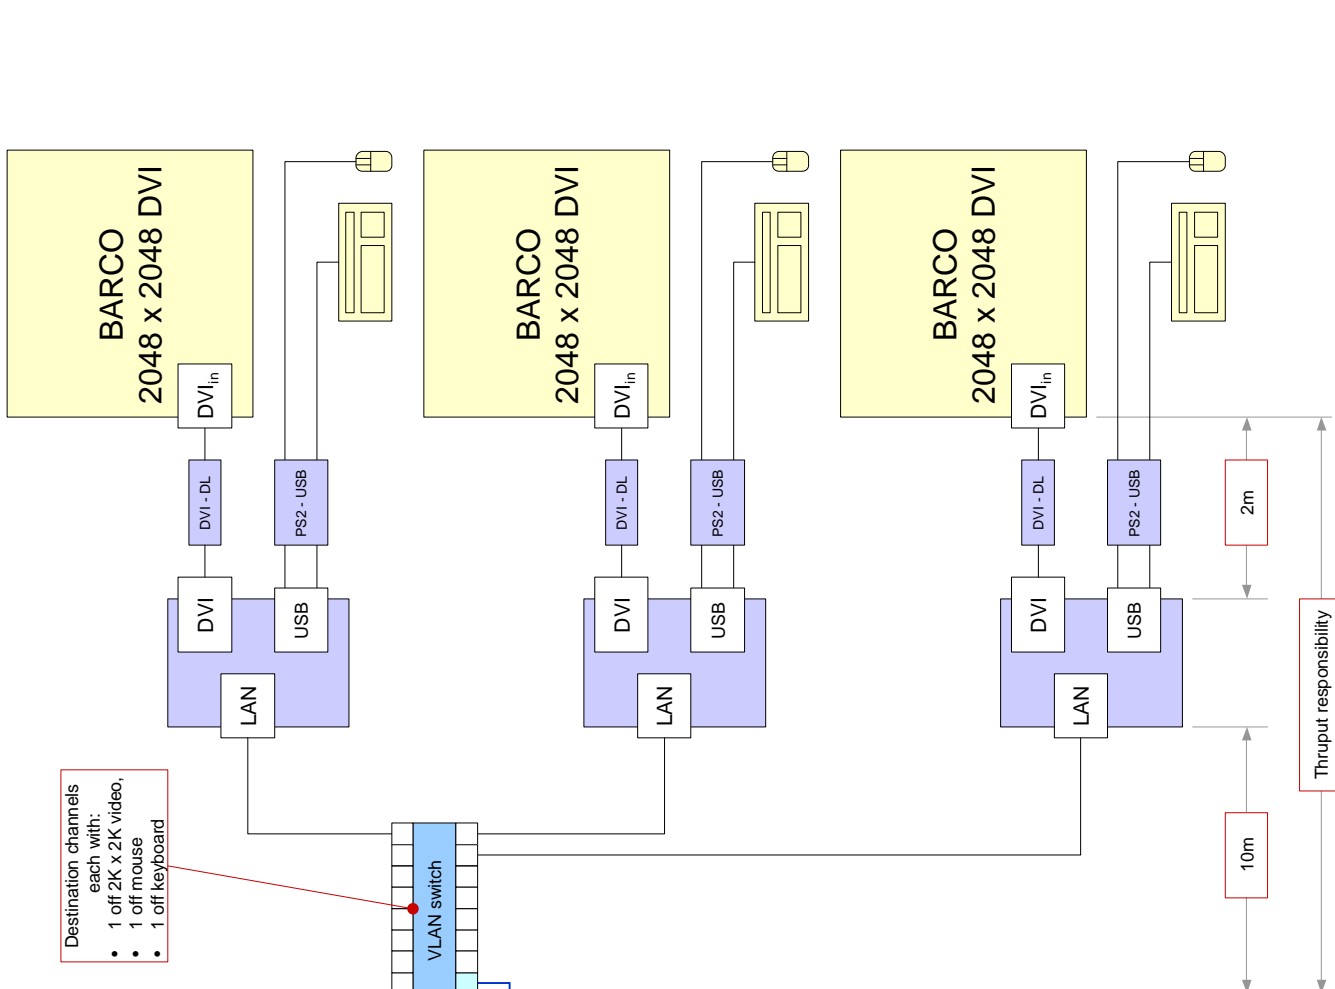

Thruput responsibility

Sheet 1	Conventional Extender Solution
2048 x 2048 Remote Switch Copyright 2009 Thruput Limited QN 1000 Issue: 1.0 Date: 06-Jul-09	

Thruput Limited
 14-15 Londonderry Farm,
 Keynsham Road, Willsbridge,
 Bristol, BS30 6EL, United Kingdom
 Office: +44 117 932 85 85
 Fax: +44 117 932 93 39
 Web: www.thruput.co.uk
 Email: sales@thruput.co.uk

Sheet 3	Single Sunray Solution
2048 x 2048 Remote Switch Copyright 2009 Thruput Limited QN 1000 Issue: 1.0 Date: 06-Jul-09	

Thruput Limited 14-15 Londonderry Farm, Keynsham Road, Willsbridge, Bristol, BS30 6EL, United Kingdom	Office: +44 117 932 85 85
	Fax: +44 117 932 93 39
	Web: www.thruput.co.uk
	Email: sales@thruput.co.uk

Sheet 5	Tower Display Extension
2048 x 2048 Remote Switch Copyright 2009 Thruput Limited QN 1000 Issue: 1.0 Date: 06-Jul-09	

Channel 1	Linux Source
Channel 2	Linux Source
Channel 3	Linux Source
Channel 4	Linux Source