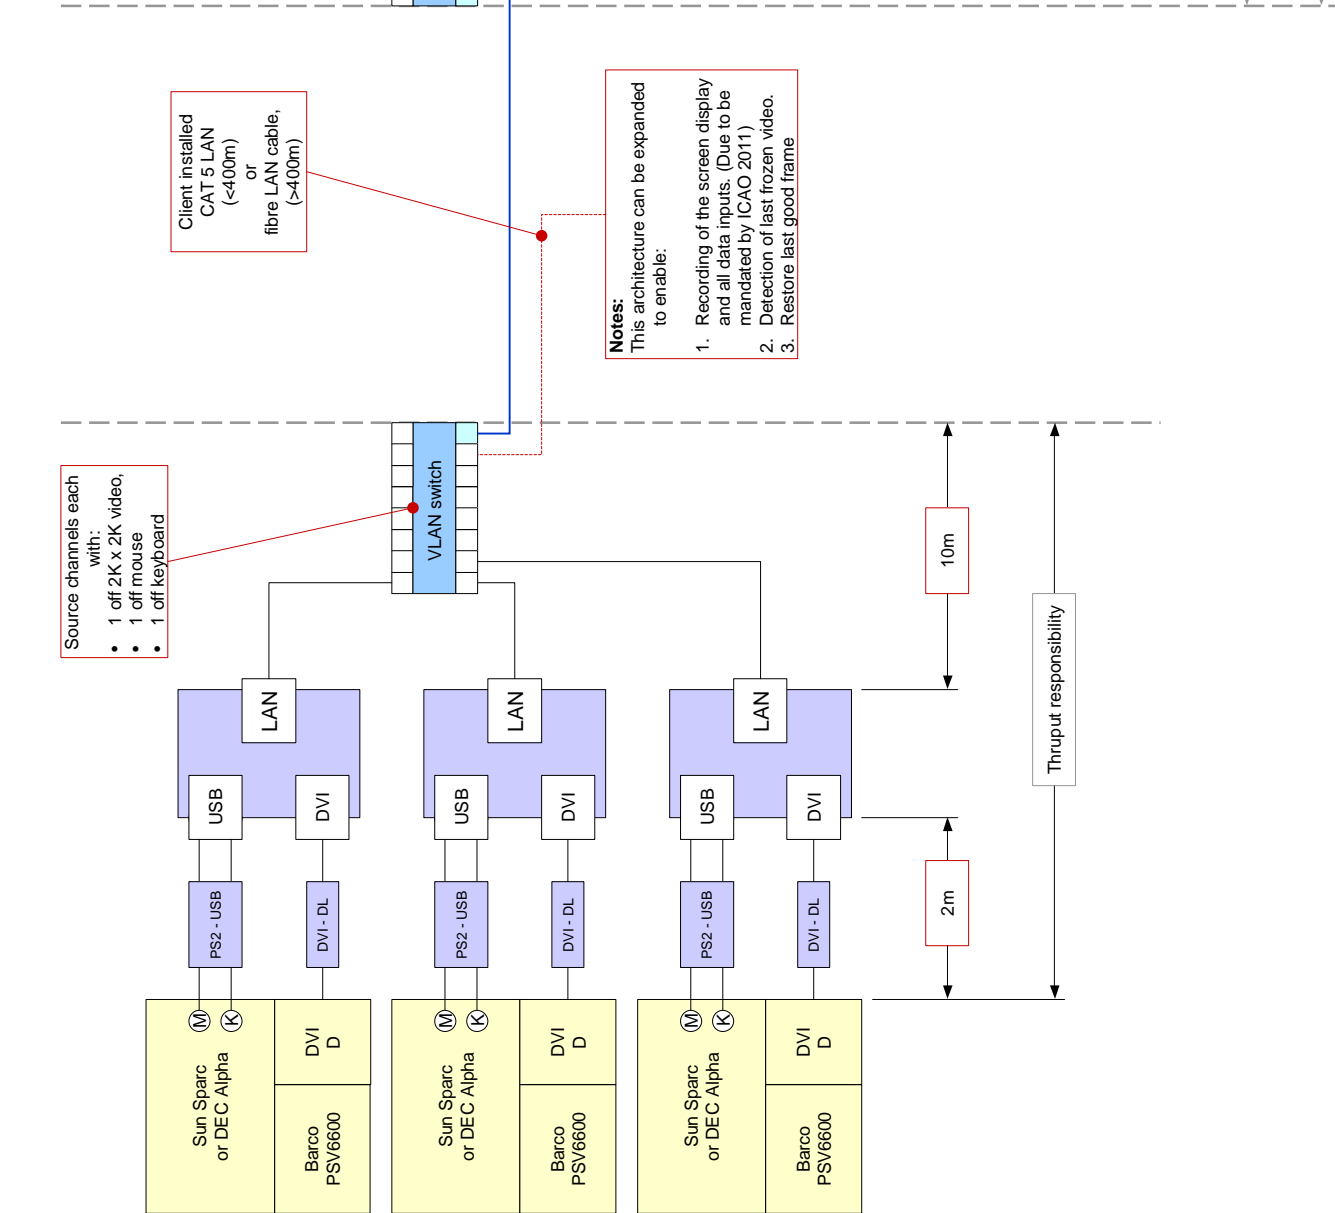

Thruput responsibility

Sheet 1	Conventional Extender Solution
2048 x 2048 Remote Switch Copyright 2009 Thruput Limited QN 1000 Issue: 1.0 Date: 06-Jul-09	

Thruput Limited
 14-15 Londonderry Farm,
 Keynsham Road, Willsbridge,
 Bristol, BS30 6EL, United Kingdom
 Office: +44 117 932 85 85
 Fax: +44 117 932 93 39
 Web: www.thruput.co.uk
 Email: sales@thruput.co.uk

Sheet 3	Single Sunray Solution
2048 x 2048 Remote Switch Copyright 2009 Thruput Limited QN 1000 Issue: 1.0 Date: 06-Jul-09	

Thruput Limited 14-15 Londonderry Farm, Keynsham Road, Willsbridge, Bristol, BS30 6EL, United Kingdom	Office: +44 117 932 85 85
	Fax: +44 117 932 93 39
	Web: www.thruput.co.uk
	Email: sales@thruput.co.uk

Sheet 5	Tower Display Extension
2048 x 2048 Remote Switch Copyright 2009 Thruput Limited QN 1000 Issue: 1.0 Date: 06-Jul-09	

Channel 1	Linux Source
Channel 2	Linux Source
Channel 3	Linux Source
Channel 4	Linux Source