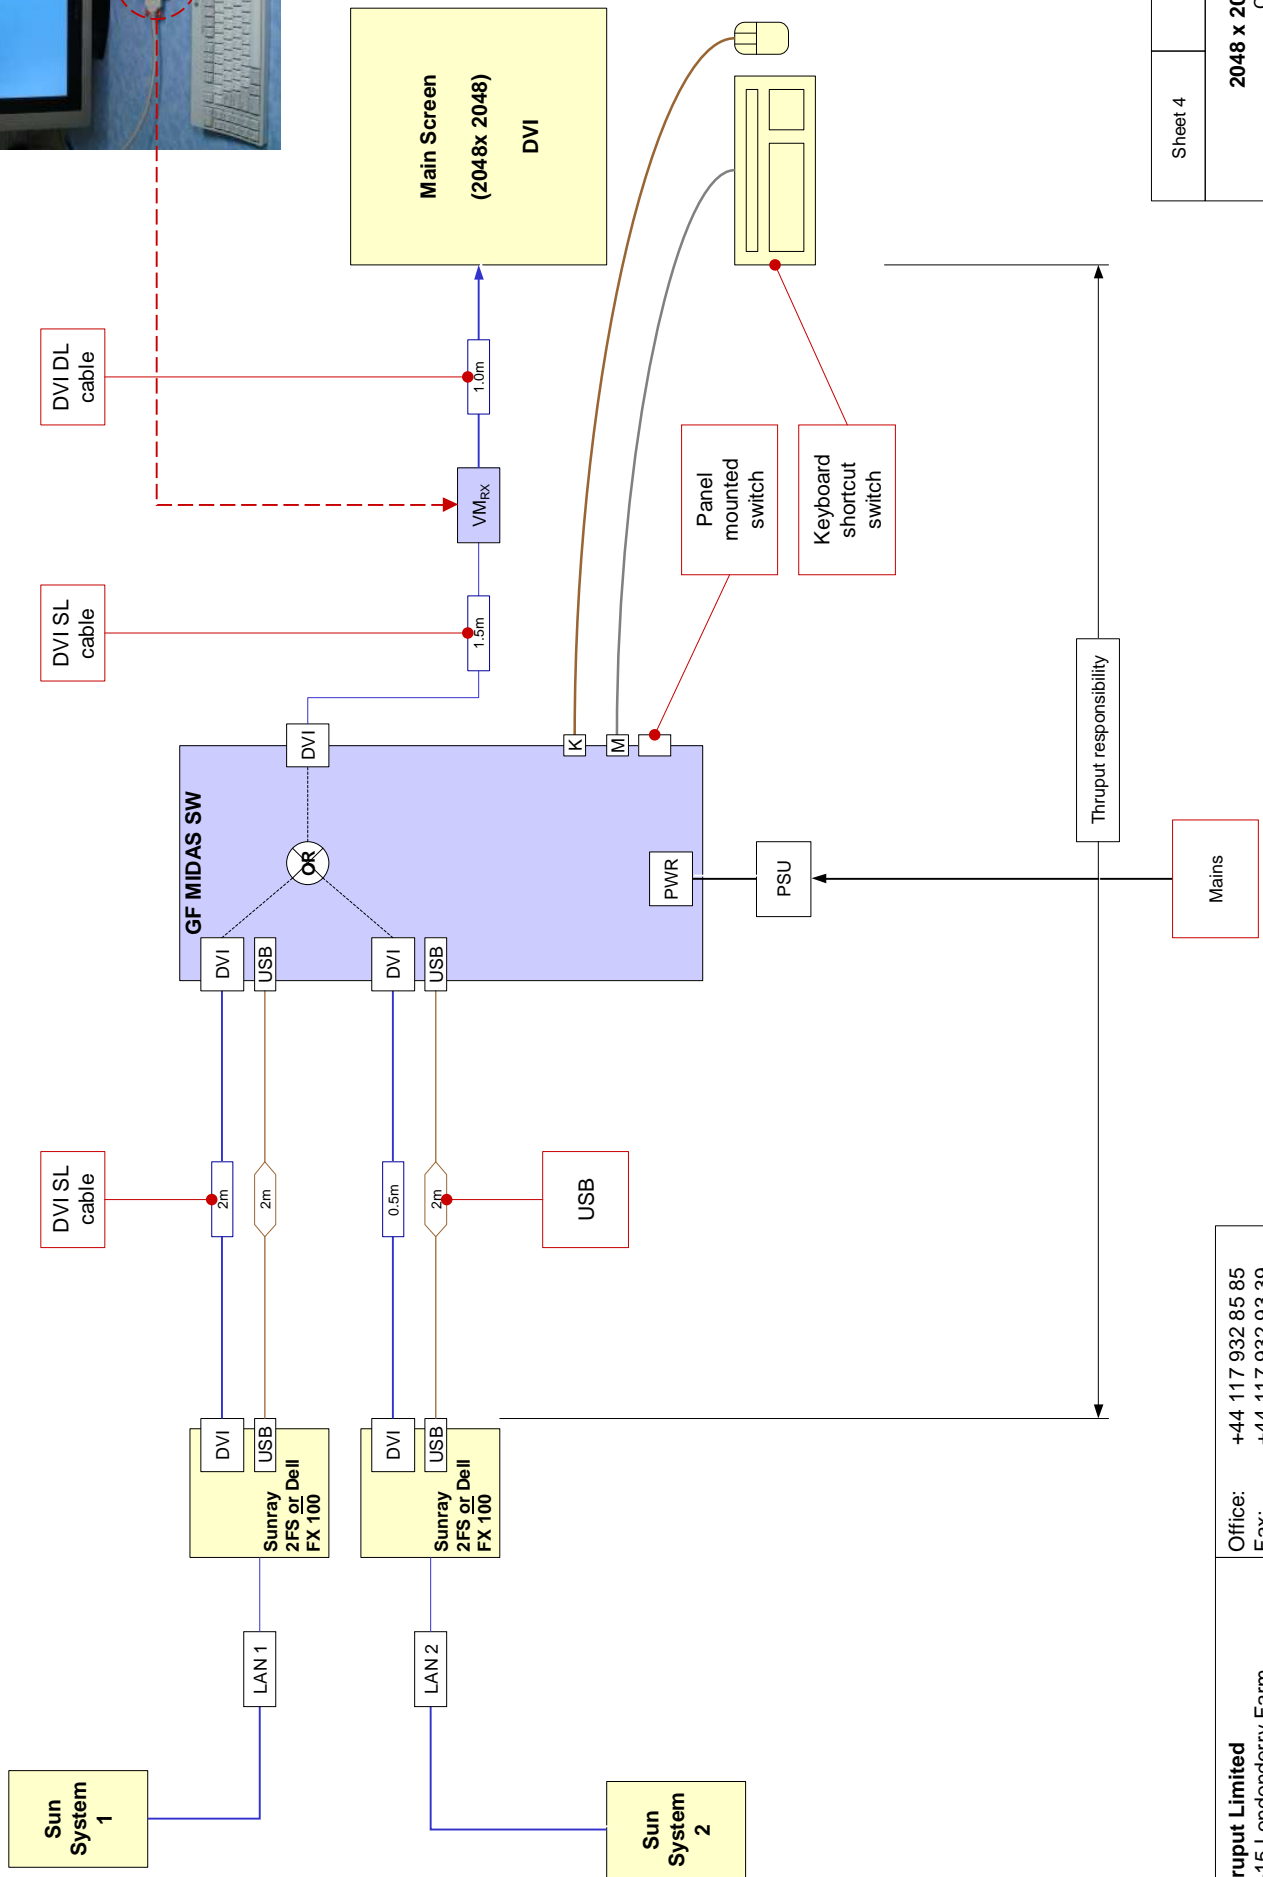

Thruput responsibility

Sheet 1	Conventional Extender Solution
2048 x 2048 Remote Switch Copyright 2009 Thruput Limited QN 1000 Issue: 1.0 Date: 06-Jul-09	

Thruput Limited
 14-15 Londonderry Farm,
 Keynsham Road, Willsbridge,
 Bristol, BS30 6EL, United Kingdom
 Office: +44 117 932 85 85
 Fax: +44 117 932 93 39
 Web: www.thruput.co.uk
 Email: sales@thruput.co.uk

Sheet 3	Single Sunray Solution
2048 x 2048 Remote Switch Copyright 2009 Thruput Limited QN 1000 Issue: 1.0 Date: 06-Jul-09	

Thruput Limited 14-15 Londonderry Farm, Keynsham Road, Willsbridge, Bristol, BS30 6EL, United Kingdom	Office: +44 117 932 85 85
	Fax: +44 117 932 93 39
	Web: www.thruput.co.uk
	Email: sales@thruput.co.uk

Sheet 5	Tower Display Extension
2048 x 2048 Remote Switch Copyright 2009 Thruput Limited QN 1000 Issue: 1.0 Date: 06-Jul-09	

Channel 1	Linux Source
Channel 2	Linux Source
Channel 3	Linux Source
Channel 4	Linux Source

Tower
 Equipment Room