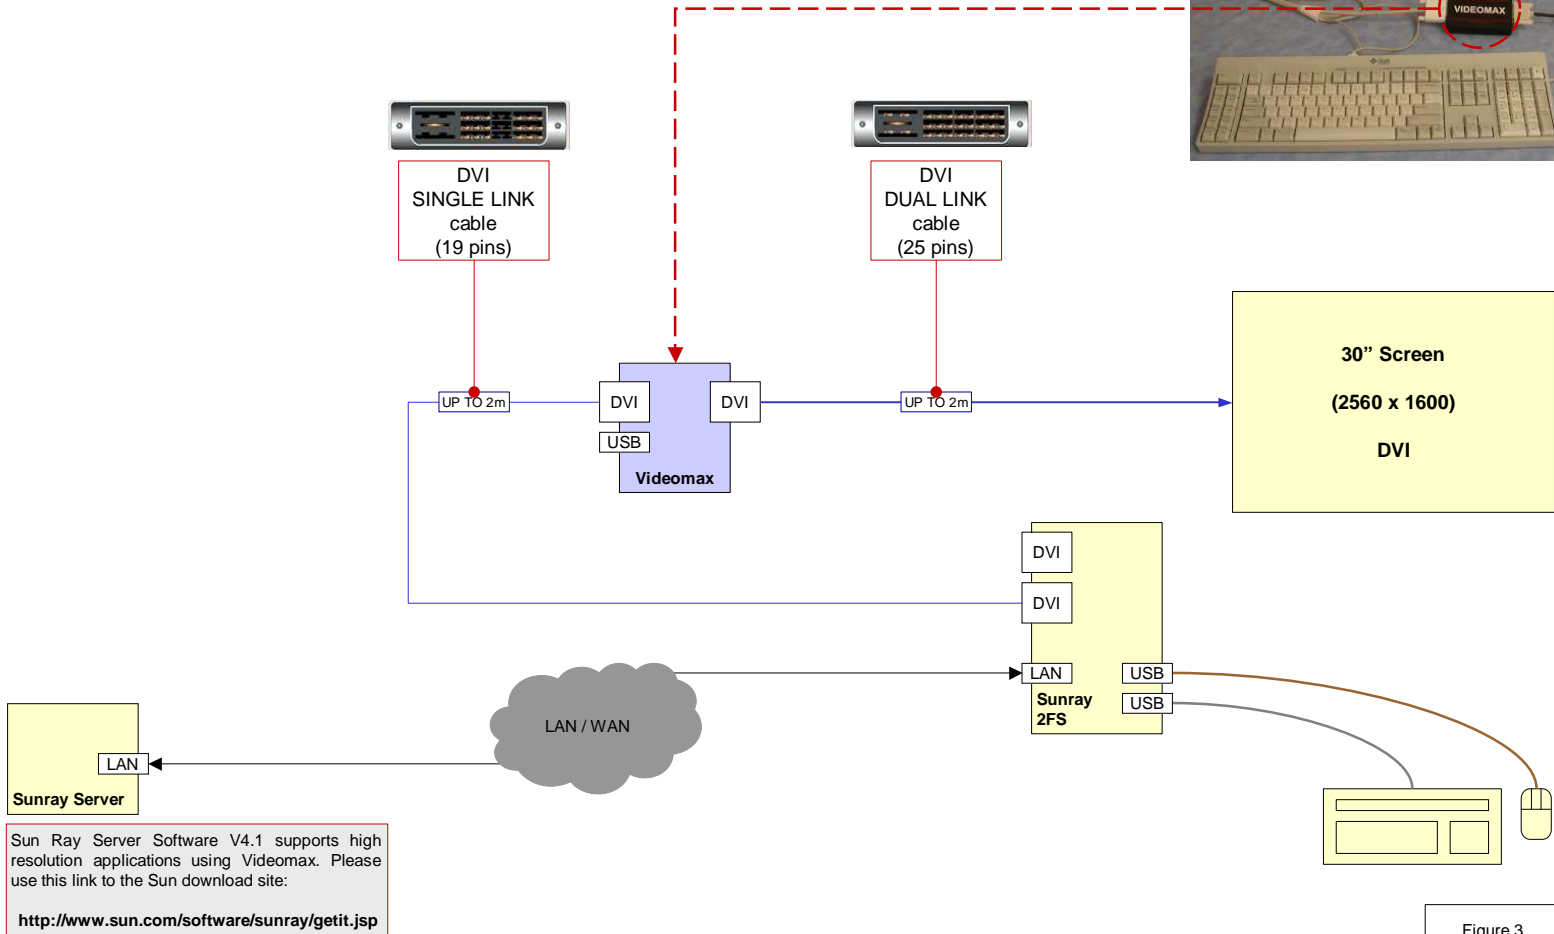

Figure 3 Videomax on Sun Ray 2FS

**Connection Diagram**  
 Copyright 2010  
 Thruput Limited  
 DN 1001 Issue: 1.6 Date: 20 May 2010

Figure 4 Videomax on XVR 2500

**Connection Diagram**  
 Copyright 2010  
 Thruput Limited  
 DN 1001 Issue: 1.6 Date: 20 May 2010