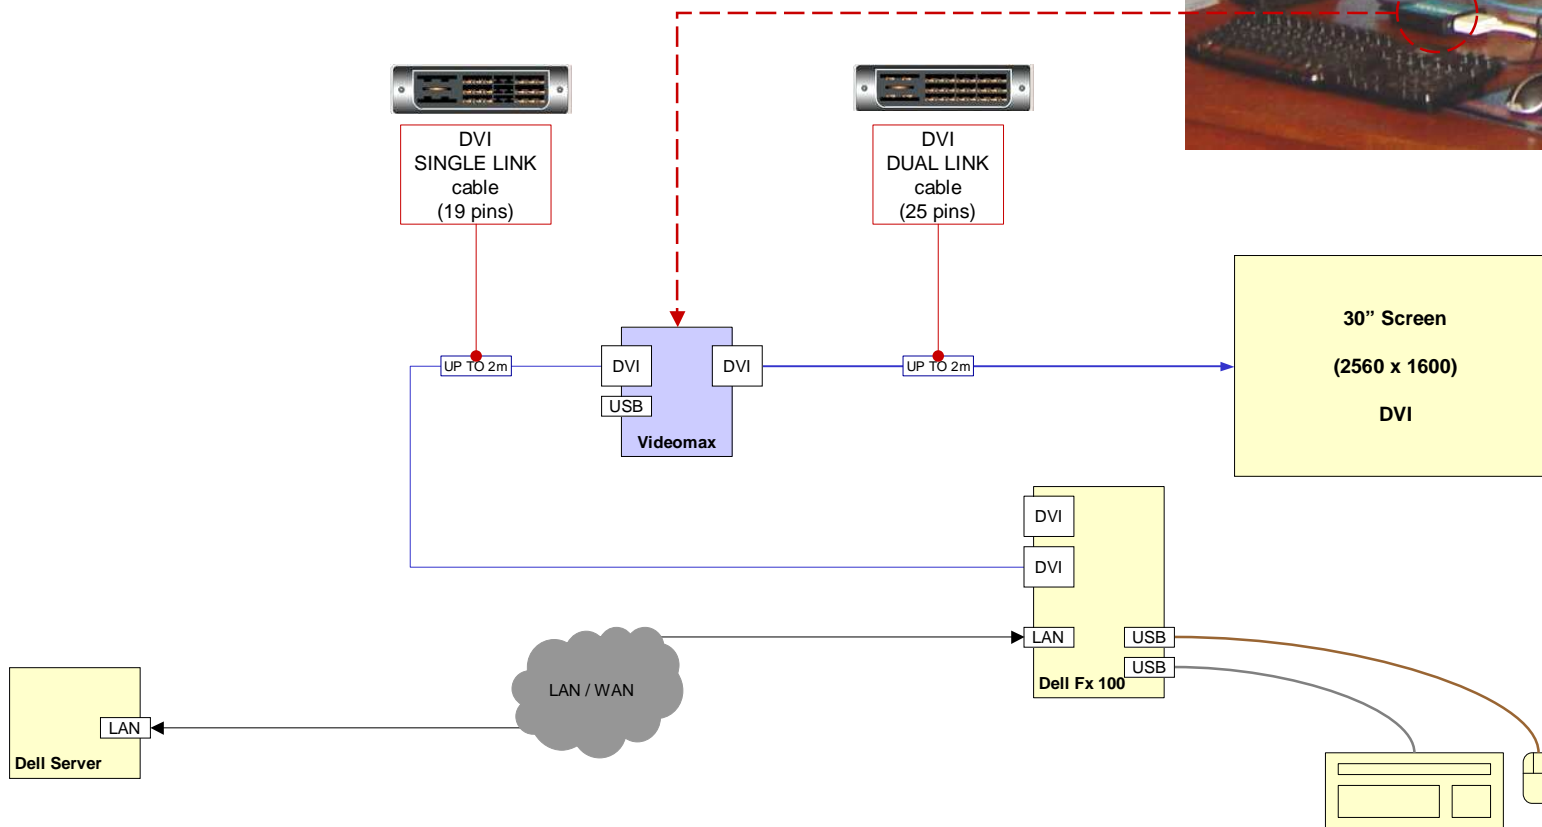

Figure 2 Videomax on Dell FX 100

Connection Diagram
Copyright 2010
Thruput Limited
DN 1001 Issue: 1.6 Date: 20 May 2010