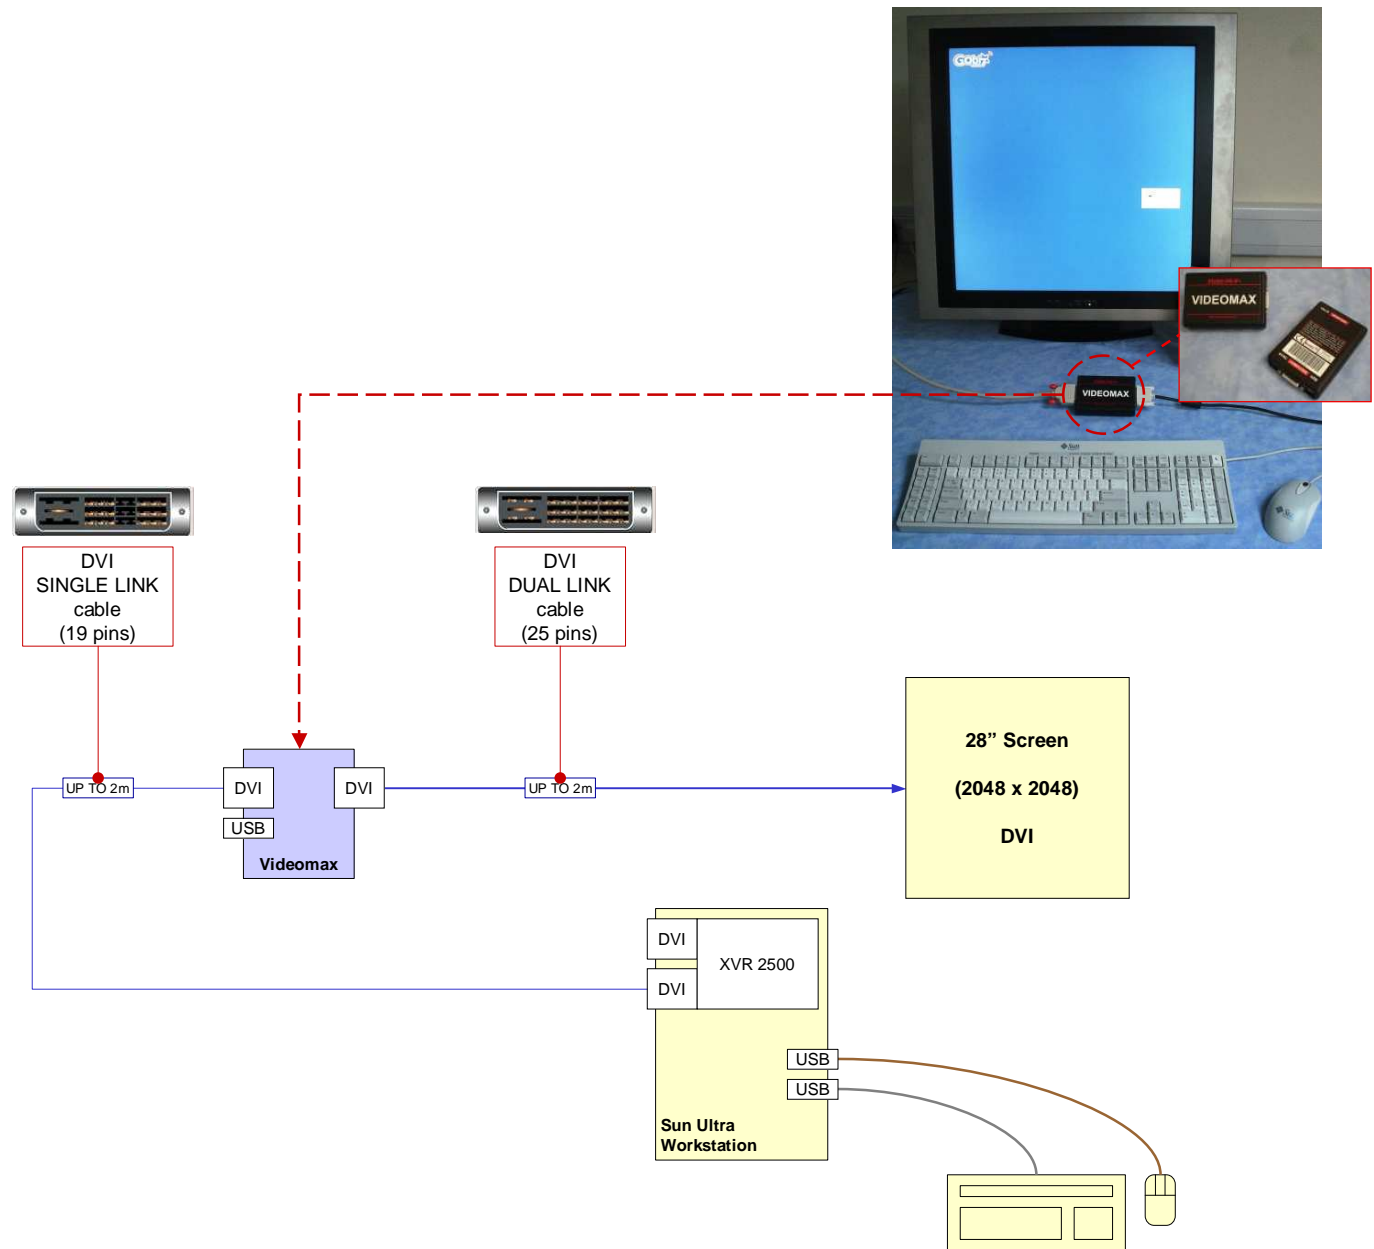

Figure 3 Videomax on Sun Ray 2FS

**Connection Diagram**  
 Copyright 2010  
 Thruput Limited  
 DN 1001 Issue: 1.6 Date: 20 May 2010

Figure 4 Videomax on XVR 2500

**Connection Diagram**  
 Copyright 2010  
 Thruput Limited  
 DN 1001 Issue: 1.6 Date: 20 May 2010