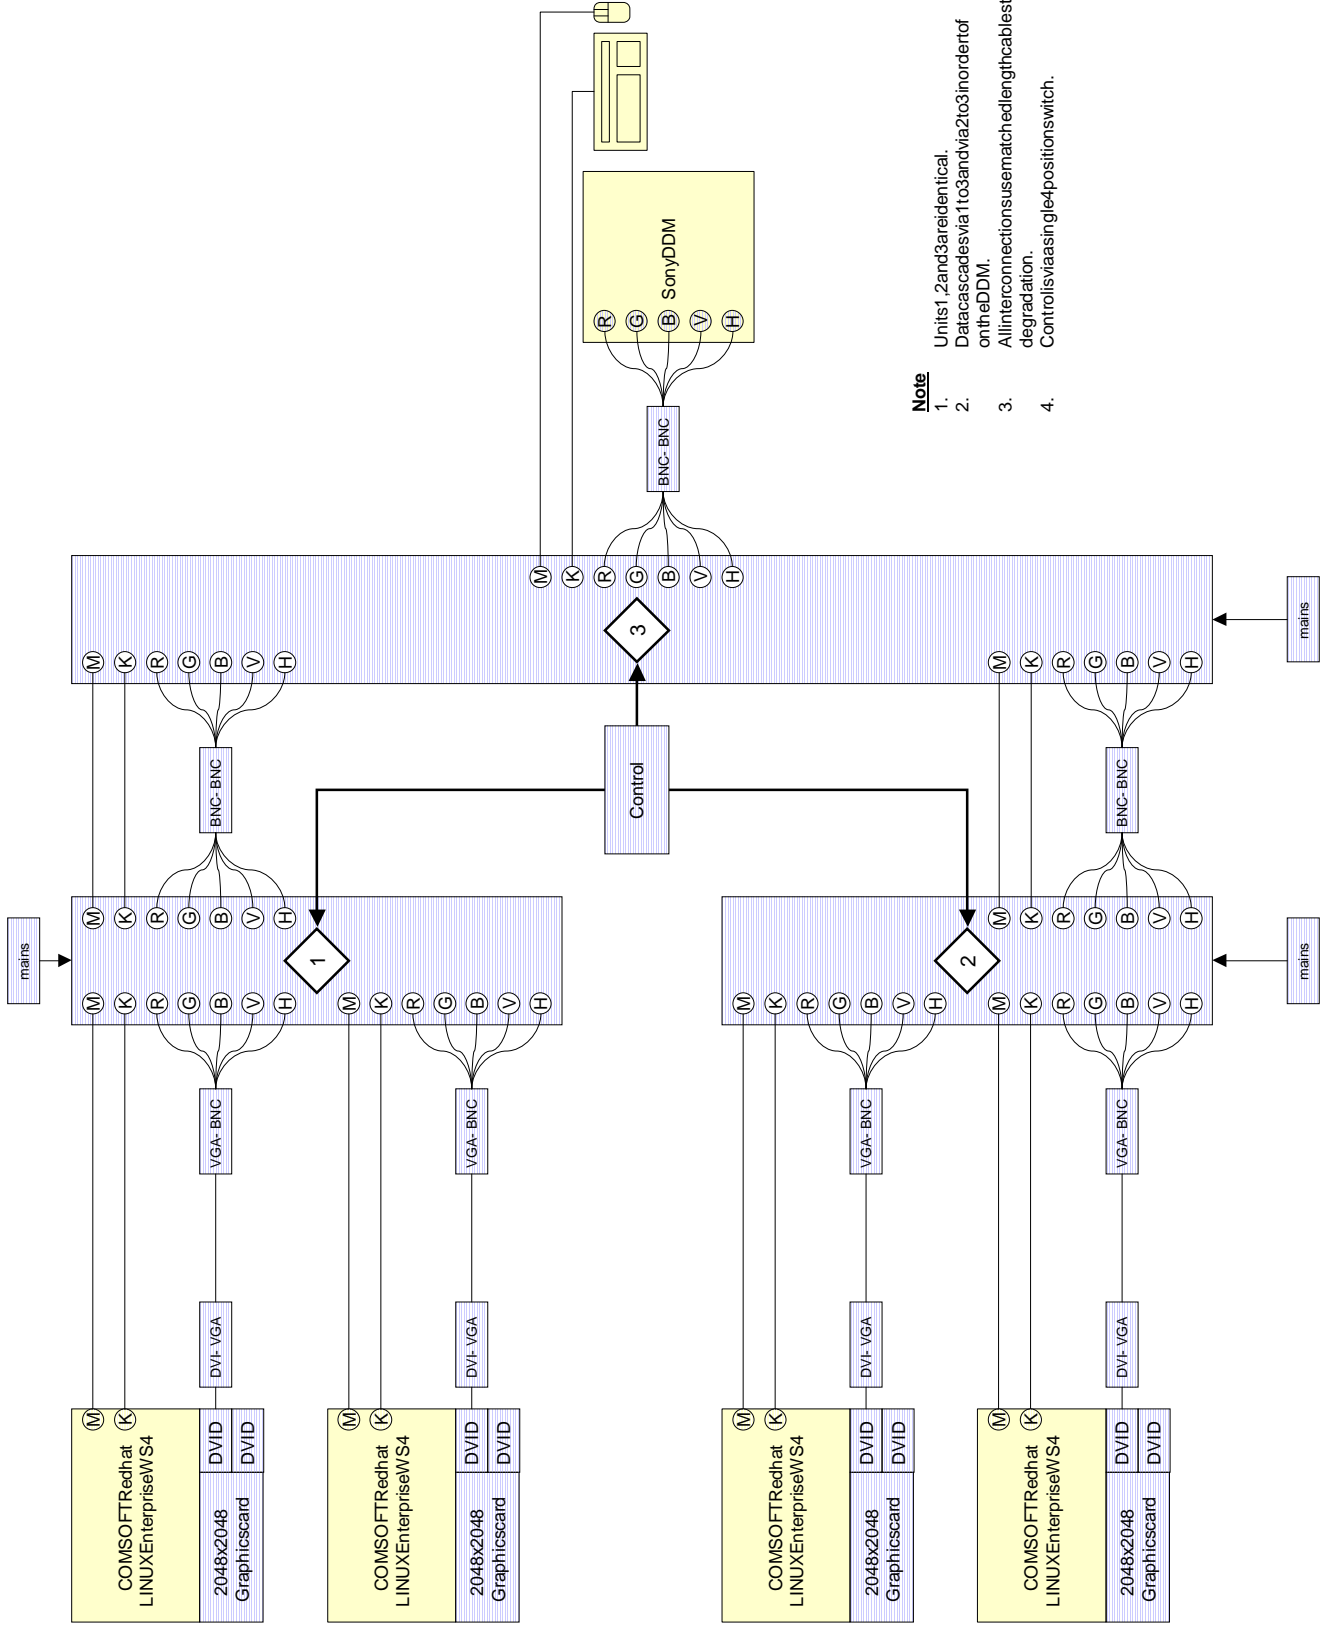

Figure1 2into1ConnectionsforSonyDDM

2048x2048KVM
 Copyright2007
 ThruputLimited
 Issue:1.0

Date:11-Jun-07

Thruput Limited
 14-15LondonderryFarm,
 KeynshamRoad,Willsbridge,
 Bristol,BS306EL,UnitedKingdom

Office: +441179328585
 Fax: +441179329339
 Web: www.thruput.co.uk
 Email: sales@thruput.co.uk

Key:
 Yellowdenotescustomersupply
 BluedenotesThruputsupply

Note

1. Units 1, 2 and 3 are identical.
2. Data cascades via 1 to 3 and via 2 to 3 in order of the DDM.
3. All interconnections use matched length cable to prevent degradation.
4. Control is via a single 4-position switch.

Unit 1, 2 and 3 are identical.
 Data cascades via 1 to 3 and via 2 to 3 in order of the DDM.
 All interconnections use matched length cable to prevent degradation.
 Control is via a single 4-position switch.

| | |
|------------|--|
| Figure 2 | 4 into 1 Connections for Sony DDM |
| Issue: 1.0 | 2048x2048KVM Copyright 2007 Thruput Limited Date: 11-Jun-07 |

| | | |
|--|---|--|
| Thruput Limited 14-15 Londonderry Farm, Keynsham Road, Willsbridge, Bristol, BS306EL, United Kingdom | Office: +441179328585 Fax: +441179329339 Web: www.thruput.co.uk Email: sales@thruput.co.uk | Key: Yellow denotes COMSFT supply Blue denotes Thruput supply |
|--|---|--|