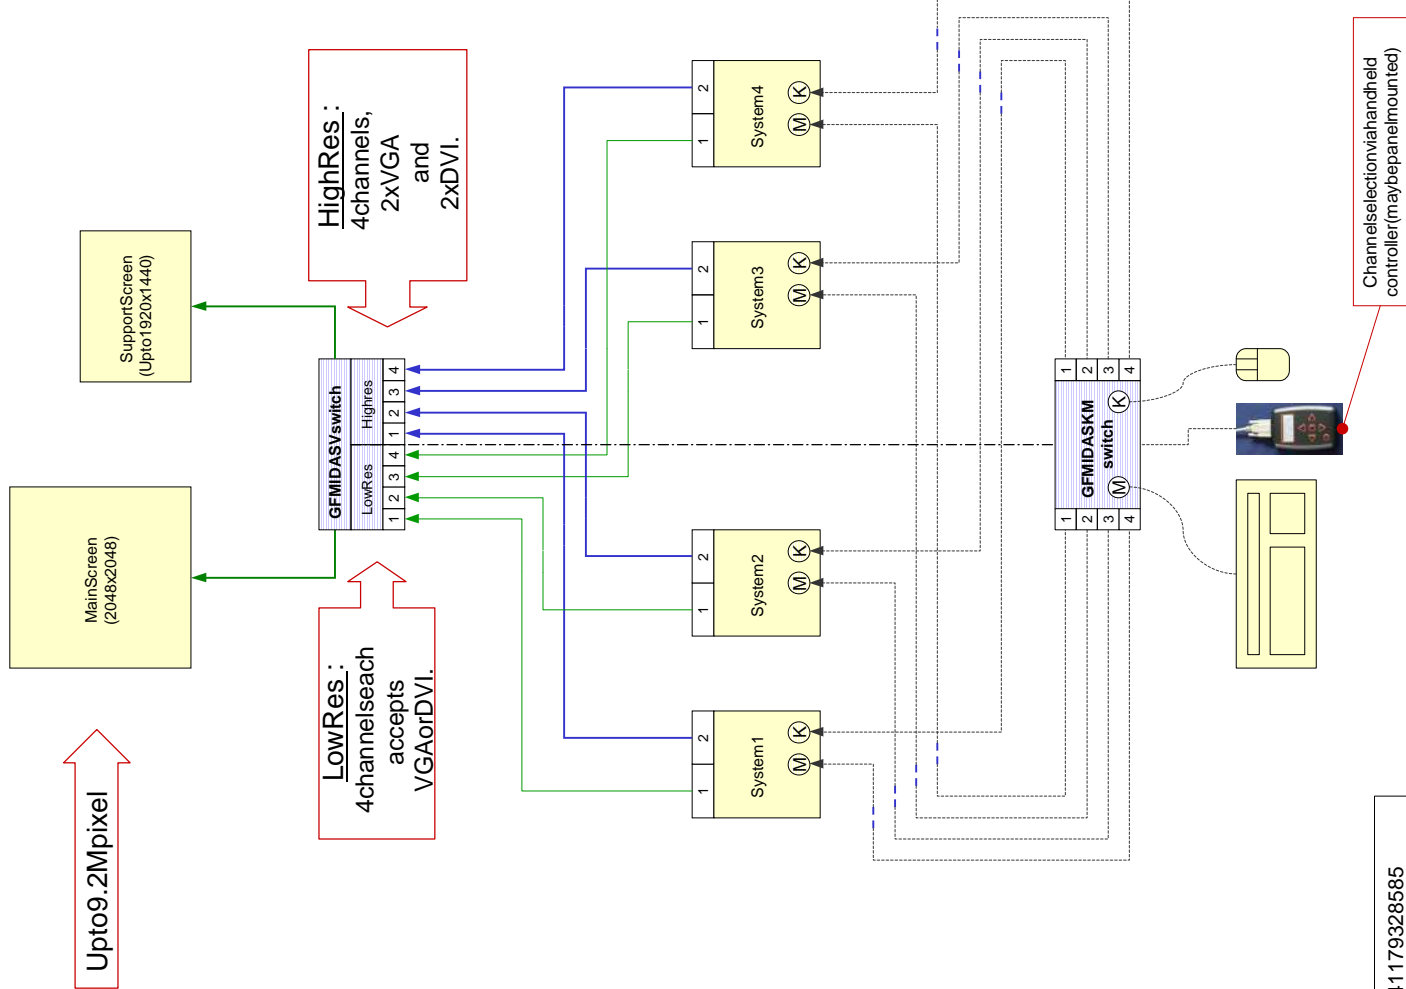

Key:
 Yellowdenotescustomersupply
 BluedenotesThruputsupply

Note

1. Units 1, 2 and 3 are identical.
2. Data cascades via 1 to 3 and via 2 to 3 in order of the DDM.
3. All interconnections use matched length cable to prevent degradation.
4. Control is via a single 4-position switch.

Unit 1, 2 and 3 are identical.
 Data cascades via 1 to 3 and via 2 to 3 in order of the DDM.
 All interconnections use matched length cable to prevent degradation.
 Control is via a single 4-position switch.

| | |
|------------|--|
| Figure 2 | 4 into 1 Connections for Sony DDM |
| Issue: 1.0 | 2048x2048KVM Copyright 2007 Thruput Limited Date: 11-Jun-07 |

| | | |
|--|---|--|
| Thruput Limited 14-15 Londonderry Farm, Keynsham Road, Willsbridge, Bristol, BS306EL, United Kingdom | Office: +441179328585 Fax: +441179329339 Web: www.thruput.co.uk Email: sales@thruput.co.uk | Key: Yellow denotes COMSFT supply Blue denotes Thruput supply |
|--|---|--|

Figure3 8into2ConnectionsforVGAand DVI-D

2048x2048KVM
Copyright2007
ThruputLimited

Issue:1.0 Date:11-Jun-07

ThruputLimited
14-15LondonderryFarm,
KeynshamRoad,Willsbridge,
Bristol,BS306EL, UnitedKingdom

Office: +441179328585
Fax: +441179329339
Web: www.thruput.co.uk
Email: sales@thruput.co.uk