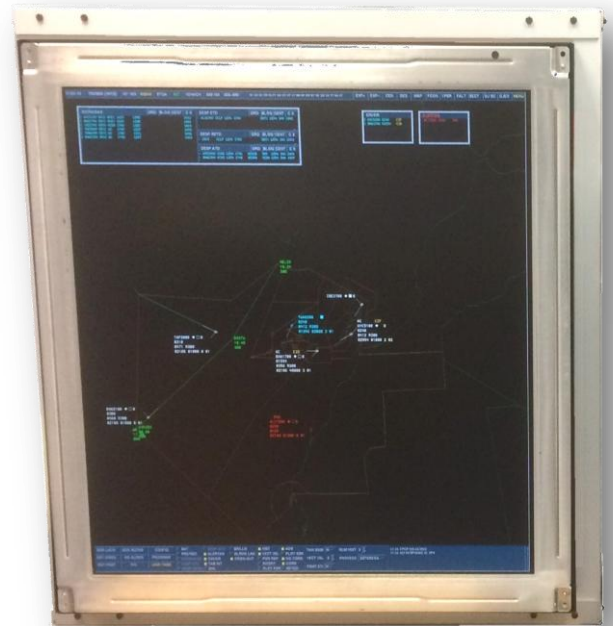

## LCD-32SF3A

*Direct Replacement for  
SONY part number 735-025-93*

*CRT-32SF3-A1/A2/RTNS/SRTNS*

*NATO STOCK NUMBER  
5690-01-495-0859*

- *Plug and play replacement for all versions of Sony DDM-2800.*
- *Restores original colours, contrast and brightness.*
- *Reduces power by over 80% (80 W vs 450 W)*

### Perfect rendering

- The Thruput LCD-32SF3A is a direct LCD replacement.
- Reduced MTTR to under 15 minutes
- No realignment required for azimuth positioning
- Low voltage operation

### Specification

Horizontal resolution	pixels	2048
Vertical resolution	pixels	2048
Horizontal screen size	mm	504
Vertical screen size	mm	504
Diagonal	inches	28
Luminance	Cd/m <sup>2</sup>	225
Contrast ratio		400:1
Input Channel options	D	DVI
	A1	DVI
	A2	DDM
Power	Universal mains	
Configuration	Sony DDM-2800 form fit and function.	
Noise	0 dB (silent operation)	
Compliance	CE, FCC and ROHS	

### Safety

- Low temperature operation.
- No on-screen display or pixilation engine.
- Directly maps input pixel to LCD pixel.
- Optional safety glass
- Eliminates EHT voltages
- 35 Kg weight (Sony tube 130Kg)
- No special lifting gear