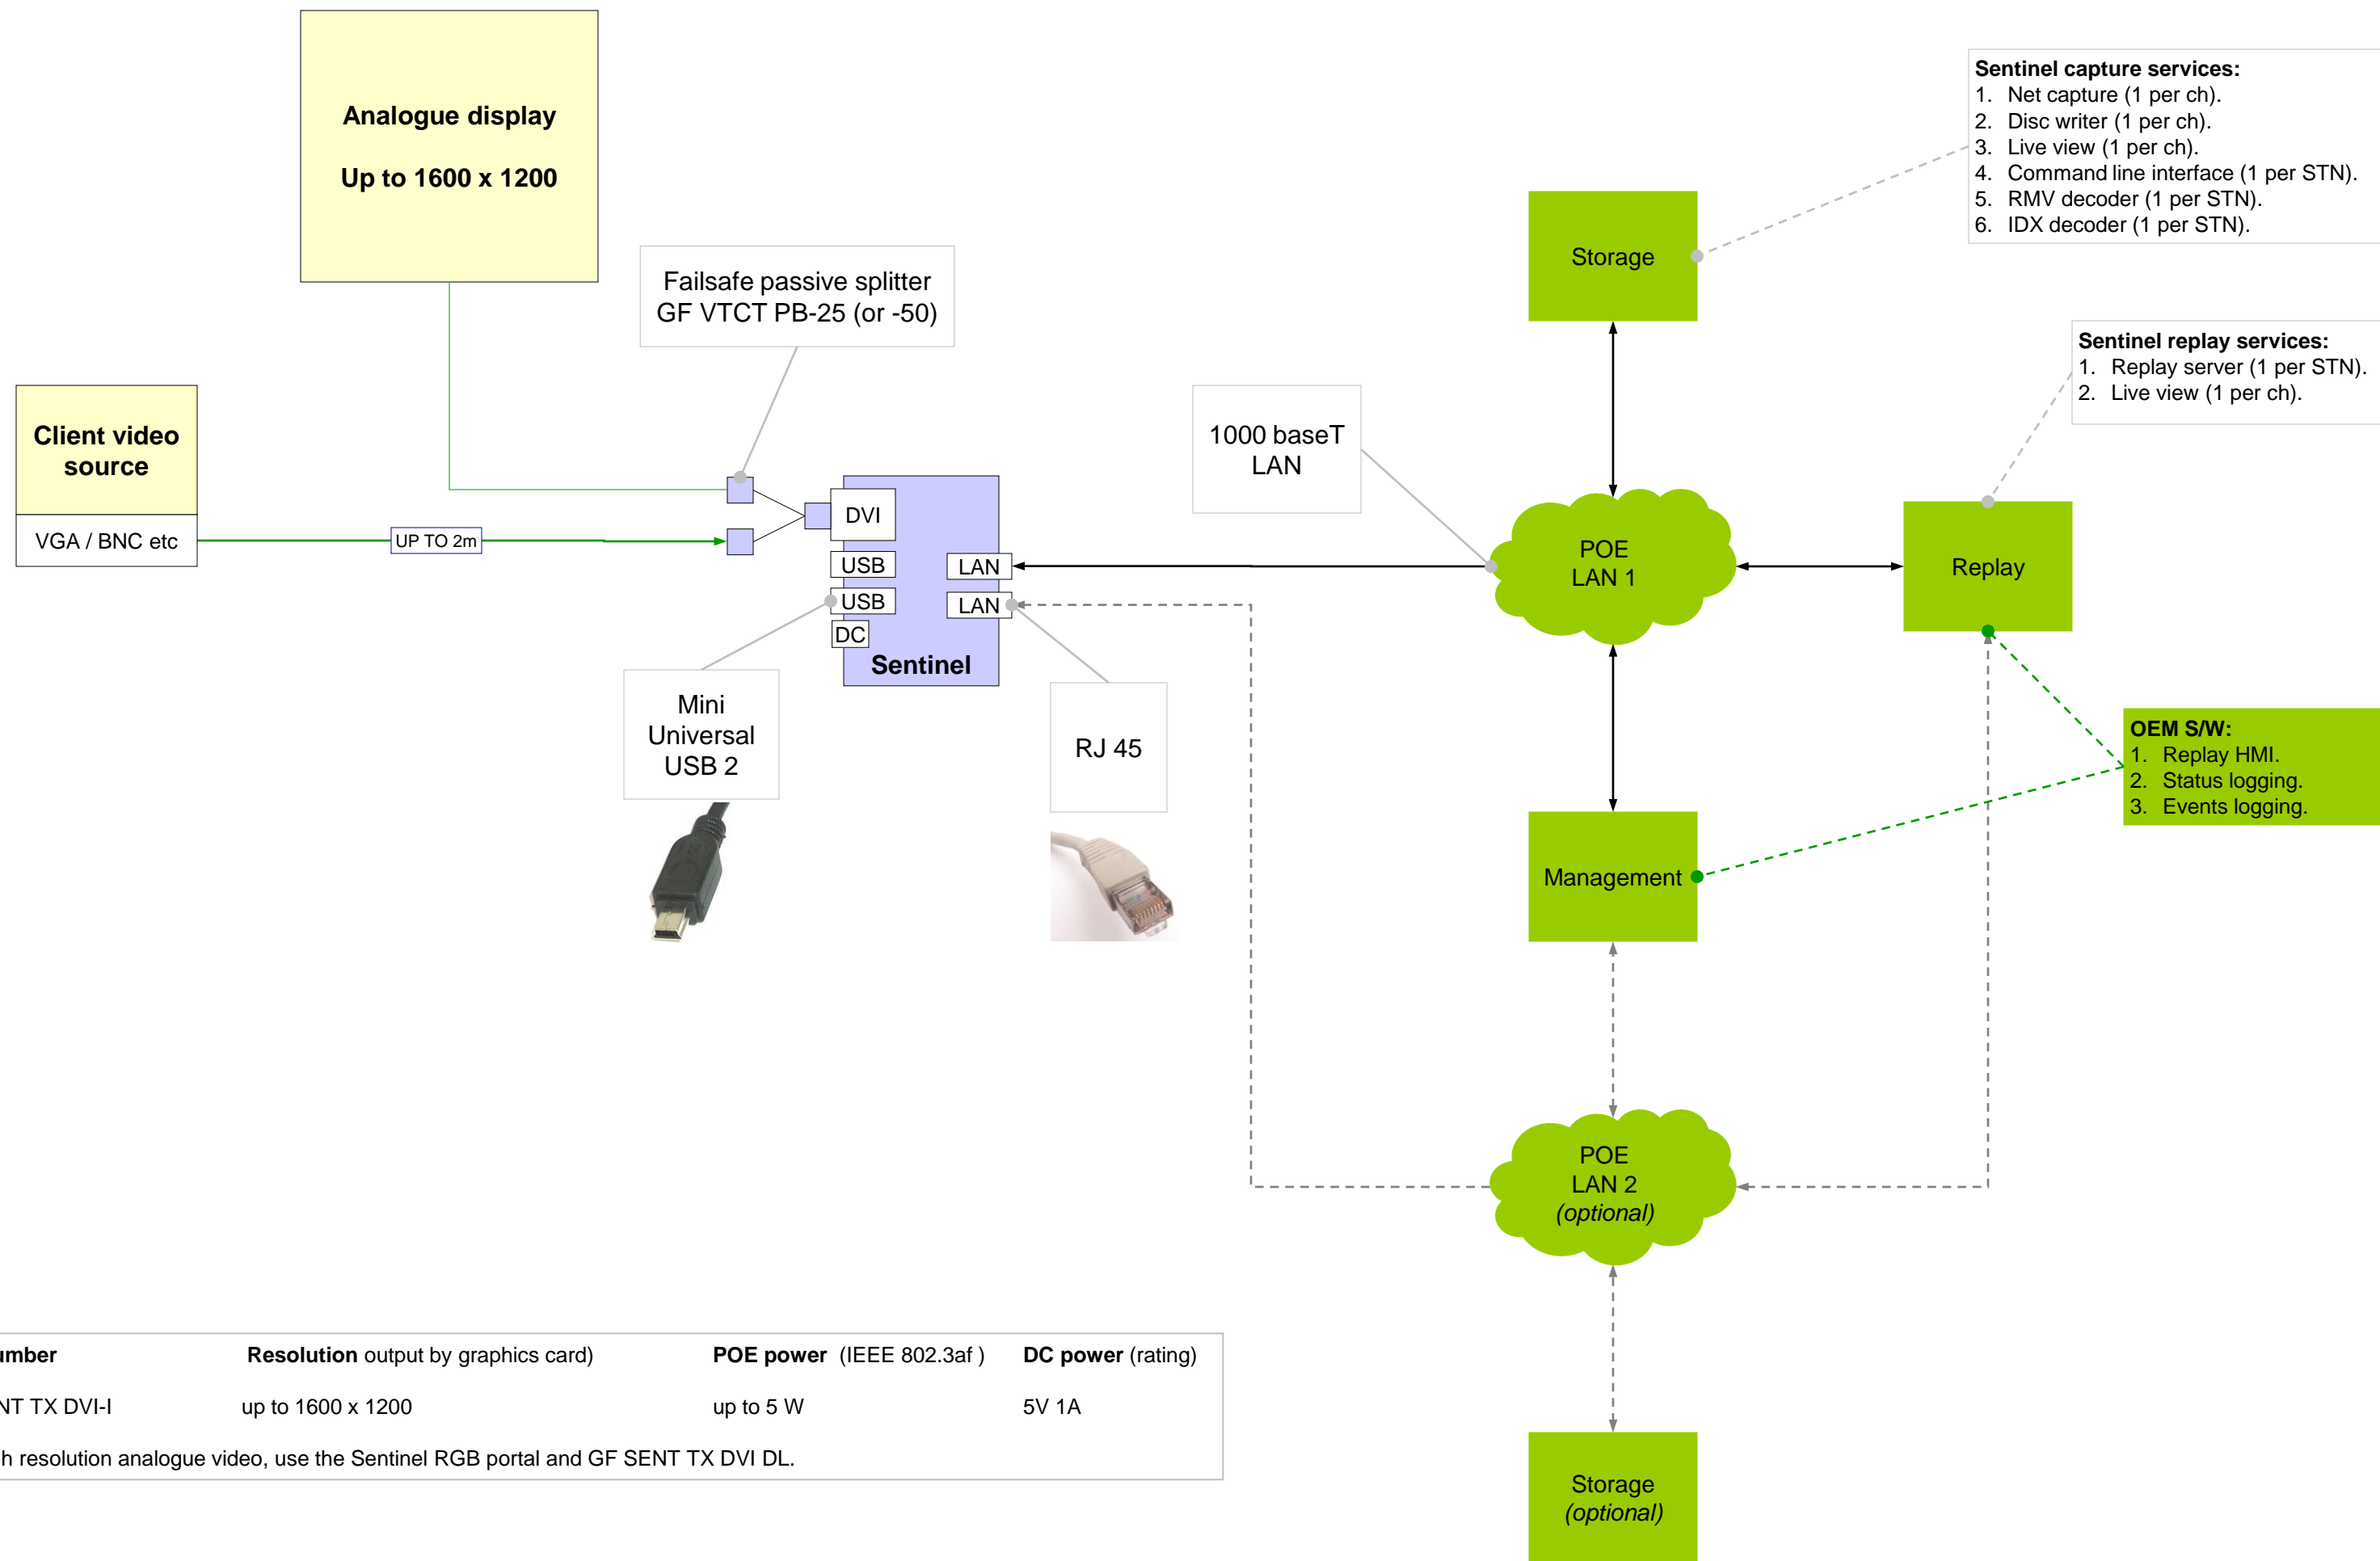

Figure 1 DisplayPort video

**Key**  
Yellow = End user  
Green = OEM  
Blue = Thruput

**Sentinel connection diagram**  
Copyright 2017  
Thruput Limited  
DN 1343-0100 Issue: 8.5 Date: Aug 2017

Part number	Resolution output by graphics card	POE power (IEEE 802.3af)	DC power (rating)
GF SENT TX DVI 4Kx2K	up to 3840 x 2160	up to 5 W	5V 1A
GF SENT TX DVI DL	up to 2560 x 1600, 2048 x 2048	up to 5 W	5V 1A
GF SENT TX DVI-I	up to 1920 x 1200	up to 5 W	5V 1A

Figure 2 DVI DL or SL video

**Key**  
 Yellow = End user  
 Green = OEM  
 Blue = Thruput

**Sentinel connection diagram**  
 Copyright 2017  
 Thruput Limited  
 DN 1343-0100 Issue: 8.5 Date: Aug 2017

Part number	Resolution output by graphics card)	POE power (IEEE 802.3af )	DC power (rating)
GF SENT TX DVI-I	up to 1600 x 1200	up to 5 W	5V 1A

For High resolution analogue video, use the Sentinel RGB portal and GF SENT TX DVI DL.

Figure 3 Analogue video

**Key**  
 Yellow = End user  
 Green = OEM  
 Blue = Thruput

**Sentinel connection diagram**  
 Copyright 2017  
 Thruput Limited  
 DN 1343-0100 Issue: 8.5 Date: Aug 2017