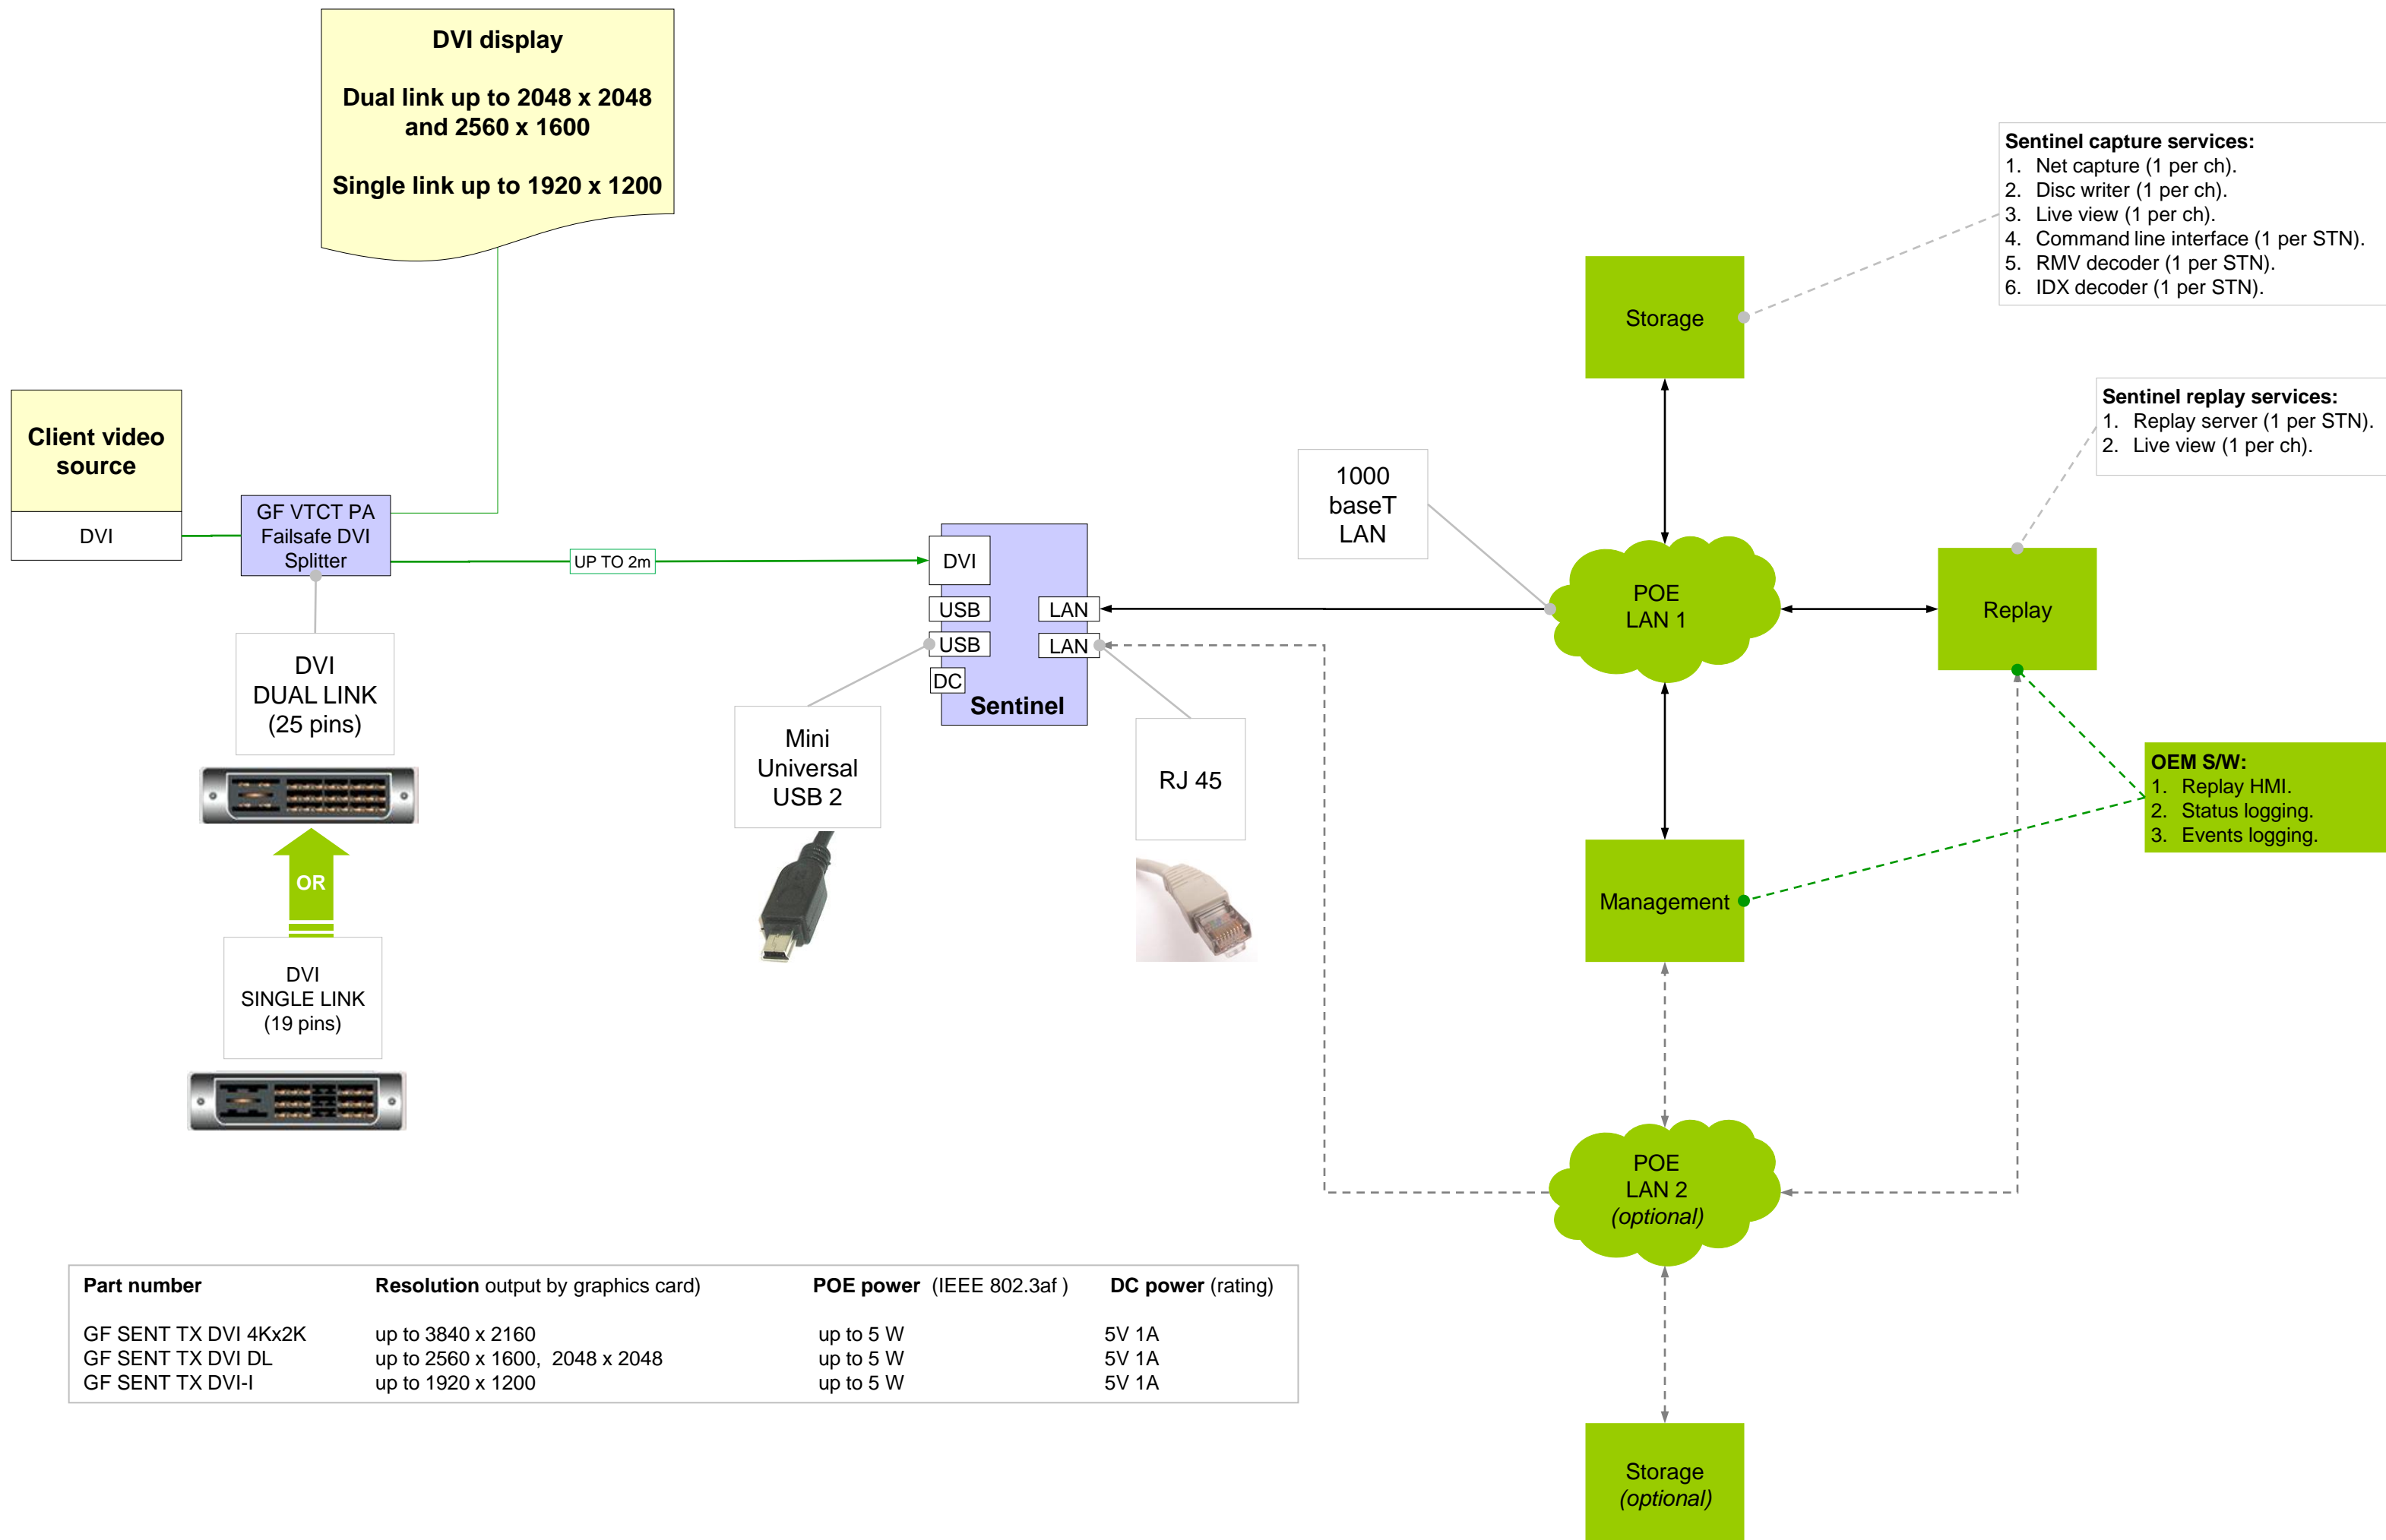

Figure 1 DisplayPort video

**Key**  
Yellow = End user  
Green = OEM  
Blue = Thruput

**Sentinel connection diagram**  
Copyright 2017  
Thruput Limited  
DN 1343-0100 Issue: 8.5 Date: Aug 2017

Part number	Resolution output by graphics card	POE power (IEEE 802.3af)	DC power (rating)
GF SENT TX DVI 4Kx2K	up to 3840 x 2160	up to 5 W	5V 1A
GF SENT TX DVI DL	up to 2560 x 1600, 2048 x 2048	up to 5 W	5V 1A
GF SENT TX DVI-I	up to 1920 x 1200	up to 5 W	5V 1A

Figure 2 DVI DL or SL video

**Key**  
 Yellow = End user  
 Green = OEM  
 Blue = Thruput

**Sentinel connection diagram**  
 Copyright 2017  
 Thruput Limited  
 DN 1343-0100 Issue: 8.5 Date: Aug 2017

Part number	Resolution output by graphics card)	POE power (IEEE 802.3af )	DC power (rating)
GF SENT TX DVI-I	up to 1600 x 1200	up to 5 W	5V 1A

For High resolution analogue video, use the Sentinel RGB portal and GF SENT TX DVI DL.

Figure 3 Analogue video

**Key**  
 Yellow = End user  
 Green = OEM  
 Blue = Thruput

**Sentinel connection diagram**  
 Copyright 2017  
 Thruput Limited  
 DN 1343-0100 Issue: 8.5 Date: Aug 2017