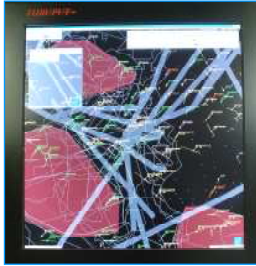

The Thruput Sentinel System provides:

- Network based, real time 2K x 2K video distribution and switching.
- 2K x 2K CWP recording, switching and extension.
- Audio data recording from any source.
- Radar data recording.
- Multi channel replay.

Power Supply options

- PoE, USB or 5V external.

Physical

- Size: 12 cm x 10 cm x 3 cm.
- Weight: 0.3 Kg.

System Concept

The Sentinel System is a wholly independent suite of data recording and safety aids that can be introduced to any operational ATC unit.

Operational Supervisor
Real time remote viewing of CWP.

Technical Supervisor
Real time remote control of Sentinel.

Record

Archive and manage data

Replay and investigation

Safety

Data acquisition, conversion to LAN traffic and recording or display uses Thruput Truepixel™ technology for an optimal safety case.