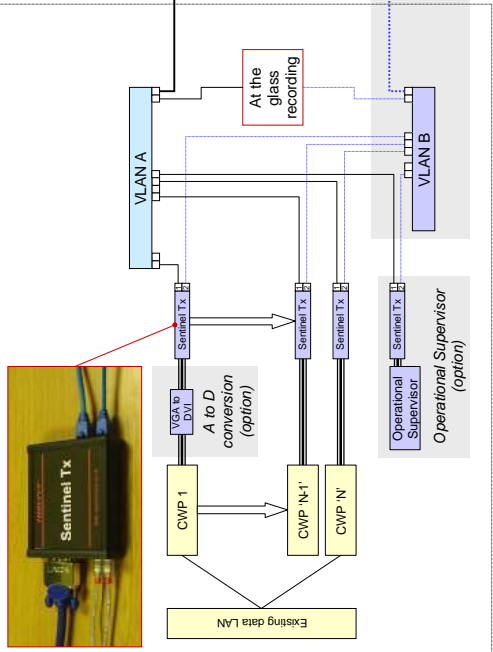

Equipment room

All local CWP are concentrated and their video, mouse and keyboard ports connected to Sentinel TX LAN extenders.

Figure 1 DVI video, Dual Redundant LAN
LAN based 2K x 2K KVM distribution
 Copyright 2010
 Thruput Limited
 DN 1003 Issue: 1.1 Date: 23-Mar-10