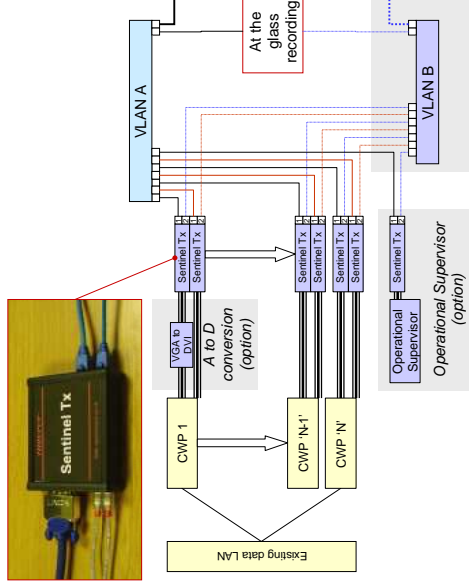

**Equipment room**

All local CWP are concentrated and their video, mouse and keyboard ports connected to Sentinel TX LAN extenders.

Figure 1 DVI video, Dual Redundant LAN  
**LAN based, dual head 2K x 2K KMV distribution**  
 Copyright 2010  
 Thruput Limited  
 DN 1005 Issue: 1.0 Date: 23-Mar-10