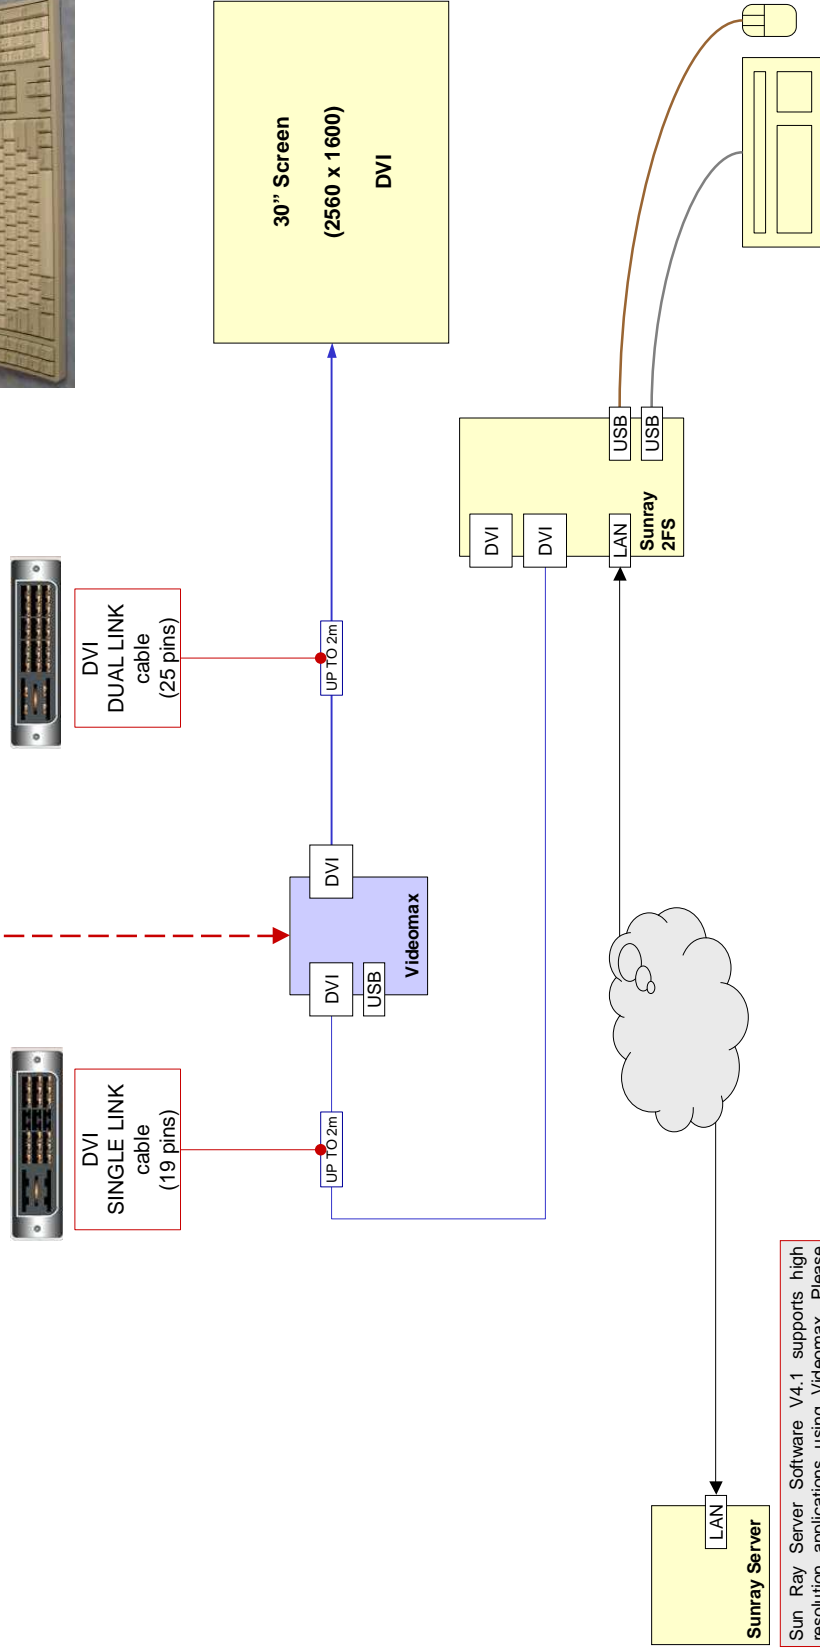

Figure 1 Videomax on Teradici

Connection Diagram
 Copyright 2010
 Thruput Limited
 DN 1001 Issue: 1.5 Date: 15-Mar-10

Thruput Limited
 14-15 Londonderry Farm,
 Keynsham Road, Willsbridge,
 Bristol, BS30 6EL, United Kingdom

Sun Ray Server Software V4.1 supports high resolution applications using Videomax. Please use this link to the Sun download site:
<http://www.sun.com/software/sunray/getit.jsp>

Thruput Limited
 14-15 Londonderry Farm,
 Keynsham Road, Willsbridge,
 Bristol, BS30 6EL, United Kingdom