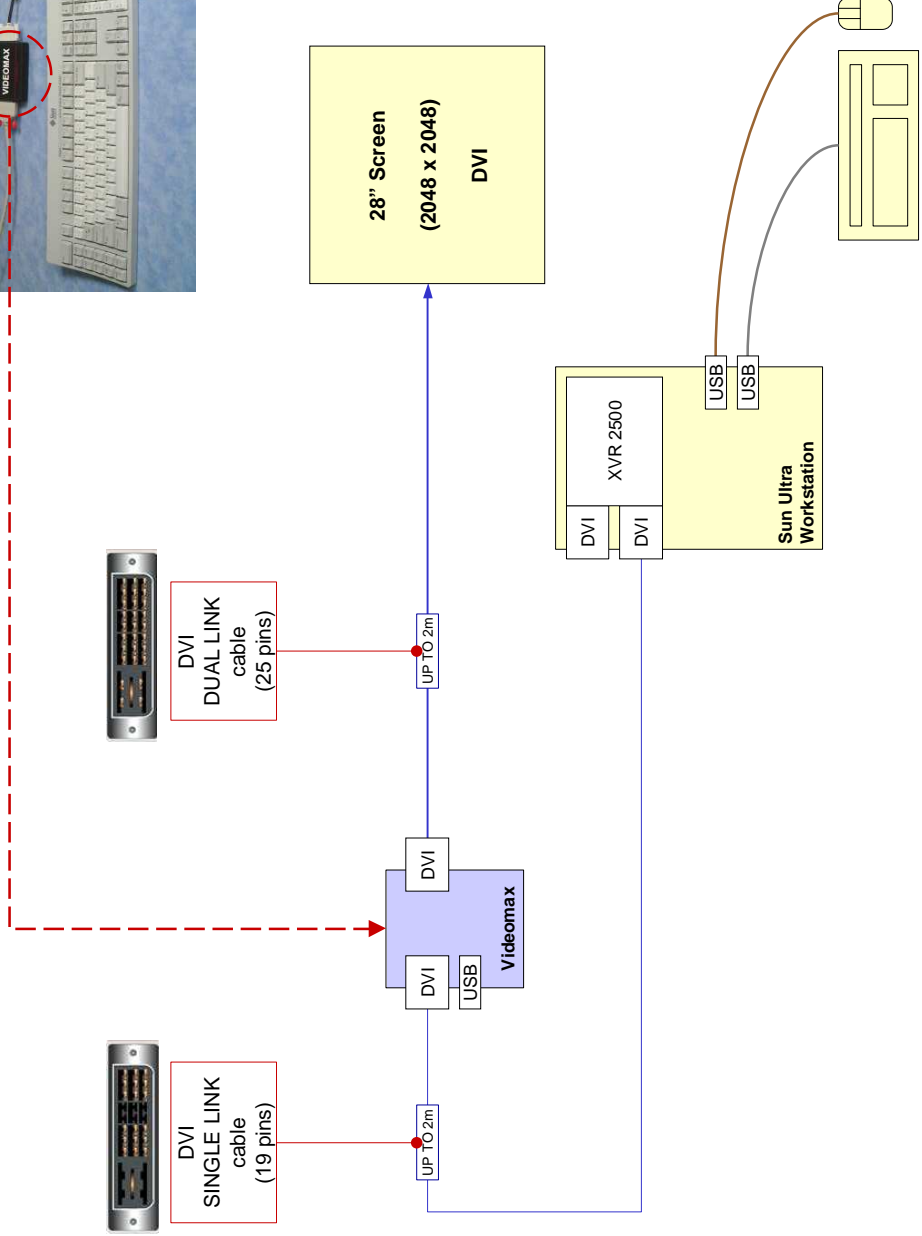

Figure 2 Videomax on XVR 2500

Connection Diagram
Copyright 2010
Thruput Limited
DN 1001 Issue: 1.5 Date: 15-Mar-10