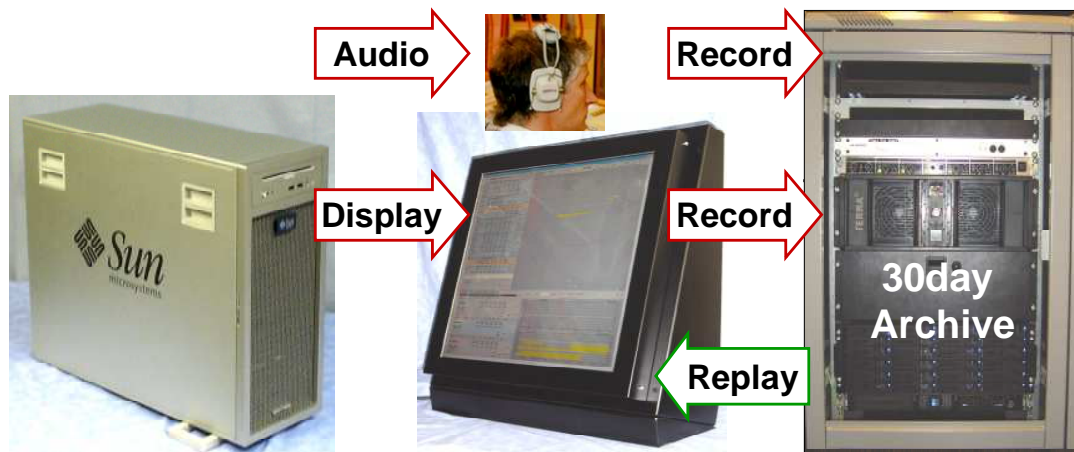

RemoteOperation

TheGFVT03monitor,togetherwithany associated mouse, keyboard, serial and audiochannelscanbeseparatedfromits hostprocessorbyaLANconnection:

TheThruput28”monitorisfullySunCompliantandcan

beremotelyoperatedviaLAN.

Truepixel™ Safety

The Truepixel™ concept developed from the analyses carried out by UK CAA Safety regulators into the failure modes of LCD monitors. Truepixel™ technology provides an optimum Safety Case for the system:

- Every pixel from the graphics source is mapped to a physical pixel without any internal firmware manipulation.
- The data received is exactly the data displayed.
- Minimum throughput delay.
- Minimised component stress levels.
- All analogue input data is correlated and converted to digital in one operation through a single integrated 24-bit A/D converter.
- No Pixel processing or scaling.
- No On Screen Display processing.
- Self-evident failure modes.

Integrated video recording

The system provides integrated, pixel perfect video recording of the displayed data, independent of the data processing that generated the image.

The video recording can be synchronised with all audio channels at the operator position. The recordings are typically archived for 30 days.