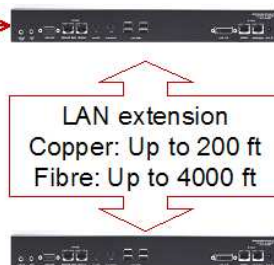

28”(2Kx2K)SafetyMonitor

ThruputLimitedSupply28”2kx2k resolutionmonitorstoSystem Integrators,EnrouteandTerminalATC unitsworldwide.

Partnumber:GFVT03.FullySun Compliant,themonitorisshowndriven bytheSunXVR-2500graphics acceleratoronaSunUltra25 Workstation.

The Thruput28inchmonitorprovides:

- At-the-glass2048x2048videorecording
- RemoteoperationviaCAT5orfibreLAN
- Truepixel™safety
- Lowtemperatureoperation
- Dualexternalpowersupplies

SunCompliance

The GF VT 03 monitor can be operated from any Sun Workstation using the SUN XVR 2500 graphics acceleratororequivalent.

Specification

Horizontal resolution	pixels	2048
Vertical resolution	pixels	2048
Horizontal screen size	mm	504
Vertical screen size	mm	504
Diagonal	inches	28
Luminance	Cd/m ²	225
Contrast ratio		400:1
Input Channels	D	DVI
	A1	DVI
	A2	DDM
Configuration options	Cased, VESA or custom panel	
Power supply	Dual External	
Anti Reflection	HEA® with write-on capability	
At-the-glass recording	Integral	

- Every pixel from the graphics source is mapped to a physical pixel without any internal firmware manipulation.
- The data received is exactly the data displayed.
- Minimum throughput delay.
- Minimised component stress levels.
- All analogue input data is correlated and converted to digital in one operation through a single integrated 24-bit A/D converter.
- No Pixel processing or scaling.
- No On Screen Display processing.
- Self-evident failure modes.